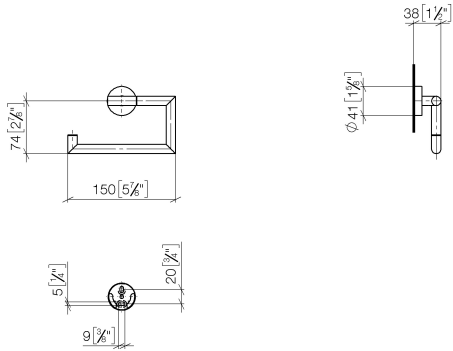

83 500 979

- width 150mm
- height 95 mm
- rosette Ø 40 mm
- 40mm projection

Fits: LISSÉ, META

	Light Gold	83 500 979-26
	Chrome	83 500 979-00
	Brushed Platinum	83 500 979-06
	Dark Chrome	83 500 979-19
	Brushed Light Gold	83 500 979-27
	Matte Black	83 500 979-33
	Brushed Bronze	83 500 979-42
	Brushed Champagne (22kt Gold)	83 500 979-46
	Champagne (22kt Gold)	83 500 979-47
	Brushed Chrome	83 500 979-93
	Brushed Dark Platinum	83 500 979-99

83 500 979

mm [inches]

83 500 979

Parts for other finishes can be found here: [Chrome](#)

Spare parts list

No.	Item Number	Name	Quantity used	Delivery time
1	90 28 22 626 00-26	holder	1	30
2	05 17 97 561 01-26	holder	1	60
3	90 31 11 038 00 90	pin	2	2
4	90 14 10 060 00 90	seal	1	2
5	08 27 97 500-26	rosette	1	60
6	08 30 11 516 90	ring	1	2
7	05 17 97 501 01 90	fixing set	1	2
8	08 17 97 559 90	holder	1	2
9	08 17 97 501 07	holder	1	2
10	05 30 31 025 00 90	fixing set	1	2
11	05 30 11 519 00 90	disc	1	2