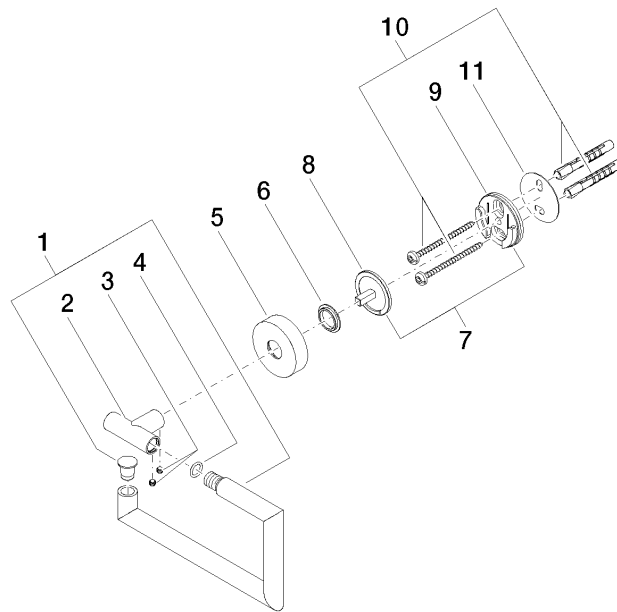

83 500 979

- width 150mm
- height 95 mm
- rosette Ø 40 mm
- 40mm projection

Fits: LISSÉ, META

	Light Gold	83 500 979-26
	Chrome	83 500 979-00
	Brushed Platinum	83 500 979-06
	Dark Chrome	83 500 979-19
	Brushed Light Gold	83 500 979-27
	Matte Black	83 500 979-33
	Brushed Bronze	83 500 979-42
	Brushed Champagne (22kt Gold)	83 500 979-46
	Champagne (22kt Gold)	83 500 979-47
	Brushed Chrome	83 500 979-93
	Brushed Dark Platinum	83 500 979-99

83 500 979

mm [inches]

83 500 979

Parts for other finishes can be found here: [Chrome](#)

Spare parts list

No.	Item Number	Name	Quantity used	Delivery time
1	90 28 22 626 00-26	holder	1	30
2	05 17 97 561 01-26	holder	1	60
3	90 31 11 038 00 90	pin	2	2
4	90 14 10 060 00 90	seal	1	2
5	08 27 97 500-26	rosette	1	60
6	08 30 11 516 90	ring	1	2
7	05 17 97 501 01 90	fixing set	1	2
8	08 17 97 559 90	holder	1	2
9	08 17 97 501 07	holder	1	2
10	05 30 31 025 00 90	fixing set	1	2
11	05 30 11 519 00 90	disc	1	2