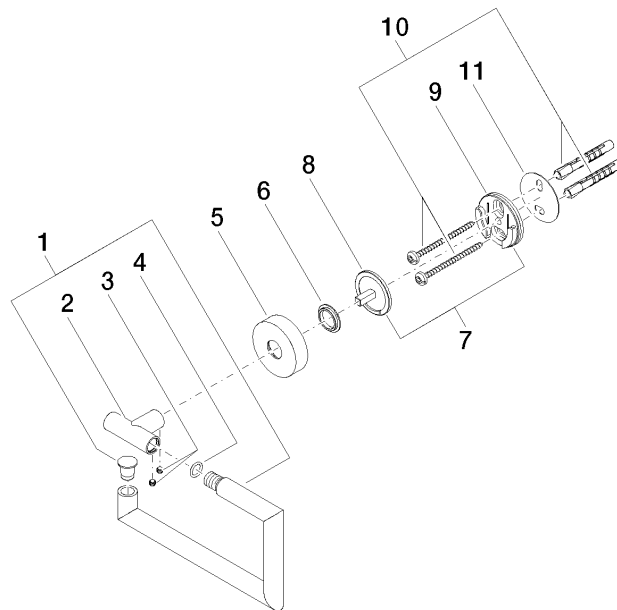

83 500 979

- width 150mm
- height 95 mm
- rosette Ø 40 mm
- 40mm projection

Fits: LISSÉ, META

	Brushed Light Gold	83 500 979-27
	Chrome	83 500 979-00
	Brushed Platinum	83 500 979-06
	Dark Chrome	83 500 979-19
	Light Gold	83 500 979-26
	Matte Black	83 500 979-33
	Brushed Bronze	83 500 979-42
	Brushed Champagne (22kt Gold)	83 500 979-46
	Champagne (22kt Gold)	83 500 979-47
	Brushed Chrome	83 500 979-93
	Brushed Dark Platinum	83 500 979-99

83 500 979

mm [inches]

83 500 979

Parts for other finishes can be found here: [Chrome](#)

Spare parts list

No.	Item Number	Name	Quantity used	Delivery time
1	90 28 22 626 00-27	holder	1	30
2	05 17 97 561 01-27	holder	1	60
3	90 31 11 038 00 90	pin	2	2
4	90 14 10 060 00 90	seal	1	2
5	08 27 97 500-27	rosette	1	60
6	08 30 11 516 90	ring	1	2
7	05 17 97 501 01 90	fixing set	1	2
8	08 17 97 559 90	holder	1	2
9	08 17 97 501 07	holder	1	2
10	05 30 31 025 00 90	fixing set	1	2
11	05 30 11 519 00 90	disc	1	2