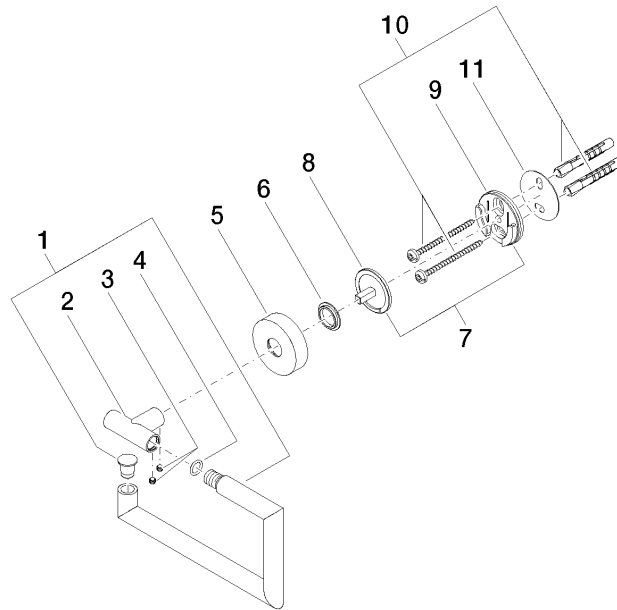

83 500 979

- width 150mm
- height 95 mm
- rosette Ø 40 mm
- 40mm projection

Fits: LISSÉ, META

	Matte Black	83 500 979-33
	Chrome	83 500 979-00
	Brushed Platinum	83 500 979-06
	Dark Chrome	83 500 979-19
	Light Gold	83 500 979-26
	Brushed Light Gold	83 500 979-27
	Brushed Bronze	83 500 979-42
	Brushed Champagne (22kt Gold)	83 500 979-46
	Champagne (22kt Gold)	83 500 979-47
	Brushed Chrome	83 500 979-93
	Brushed Dark Platinum	83 500 979-99

83 500 979

mm [inches]

83 500 979

Parts for other finishes can be found here: [Chrome](#)

Spare parts list

No.	Item Number	Name	Quantity used	Delivery time
1	90 28 22 626 00-33	holder	1	30
2	05 17 97 561 01-33	holder	1	30
3	90 31 11 038 00 90	pin	2	2
4	90 14 10 060 00 90	seal	1	2
5	08 27 97 500-33	rosette	1	30
6	08 30 11 516 90	ring	1	2
7	05 17 97 501 01 90	fixing set	1	2
8	08 17 97 559 90	holder	1	2
9	08 17 97 501 07	holder	1	2
10	05 30 31 025 00 90	fixing set	1	2
11	05 30 11 519 00 90	disc	1	2