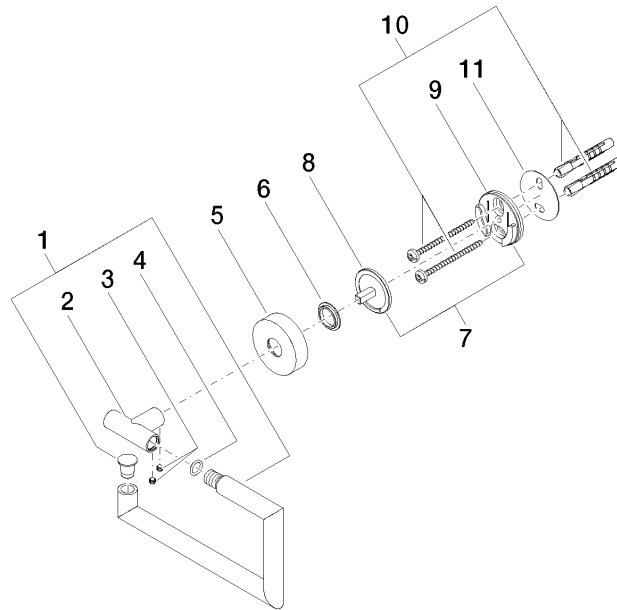

83 500 979

- width 150mm
- height 95 mm
- rosette Ø 40 mm
- 40mm projection

Fits: LISSÉ, META

	Brushed Bronze	83 500 979-42
	Chrome	83 500 979-00
	Brushed Platinum	83 500 979-06
	Dark Chrome	83 500 979-19
	Light Gold	83 500 979-26
	Brushed Light Gold	83 500 979-27
	Matte Black	83 500 979-33
	Brushed Champagne (22kt Gold)	83 500 979-46
	Champagne (22kt Gold)	83 500 979-47
	Brushed Chrome	83 500 979-93
	Brushed Dark Platinum	83 500 979-99

83 500 979

mm [inches]

83 500 979

Parts for other finishes can be found here: [Chrome](#)

Spare parts list

No.	Item Number	Name	Quantity used	Delivery time
1	90 28 22 626 00-42	holder	1	30
2	05 17 97 561 01-42	holder	1	60
3	90 31 11 038 00 90	pin	2	2
4	90 14 10 060 00 90	seal	1	2
5	08 27 97 500-42	rosette	1	60
6	08 30 11 516 90	ring	1	2
7	05 17 97 501 01 90	fixing set	1	2
8	08 17 97 559 90	holder	1	2
9	08 17 97 501 07	holder	1	2
10	05 30 31 025 00 90	fixing set	1	2
11	05 30 11 519 00 90	disc	1	2