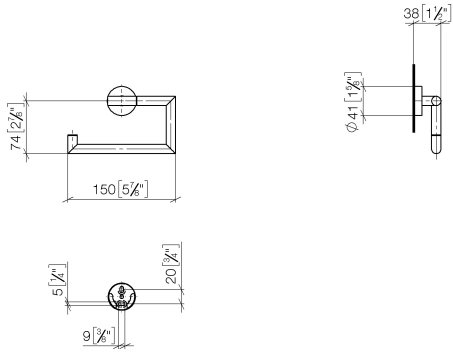

83 500 979

- width 150mm
- height 95 mm
- rosette Ø 40 mm
- 40mm projection

Fits: LISSÉ, META

	Brushed Bronze	83 500 979-42
	Chrome	83 500 979-00
	Brushed Platinum	83 500 979-06
	Dark Chrome	83 500 979-19
	Light Gold	83 500 979-26
	Brushed Light Gold	83 500 979-27
	Matte Black	83 500 979-33
	Brushed Champagne (22kt Gold)	83 500 979-46
	Champagne (22kt Gold)	83 500 979-47
	Brushed Chrome	83 500 979-93
	Brushed Dark Platinum	83 500 979-99

83 500 979

mm [inches]

83 500 979

Parts for other finishes can be found here: [Chrome](#)

Spare parts list

No.	Item Number	Name	Quantity used	Delivery time
1	90 28 22 626 00-42	holder	1	30
2	05 17 97 561 01-42	holder	1	60
3	90 31 11 038 00 90	pin	2	2
4	90 14 10 060 00 90	seal	1	2
5	08 27 97 500-42	rosette	1	60
6	08 30 11 516 90	ring	1	2
7	05 17 97 501 01 90	fixing set	1	2
8	08 17 97 559 90	holder	1	2
9	08 17 97 501 07	holder	1	2
10	05 30 31 025 00 90	fixing set	1	2
11	05 30 11 519 00 90	disc	1	2