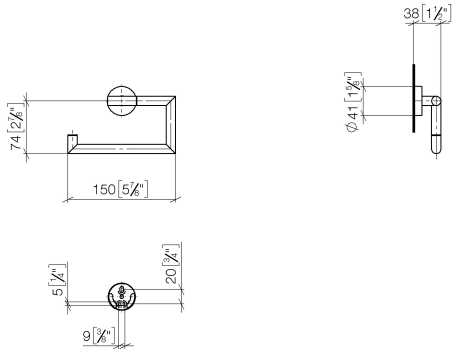

83 500 979

- width 150mm
- height 95 mm
- rosette Ø 40 mm
- 40mm projection

Fits: LISSÉ, META

	Champagne (22kt Gold)	83 500 979-47
	Chrome	83 500 979-00
	Brushed Platinum	83 500 979-06
	Dark Chrome	83 500 979-19
	Light Gold	83 500 979-26
	Brushed Light Gold	83 500 979-27
	Matte Black	83 500 979-33
	Brushed Bronze	83 500 979-42
	Brushed Champagne (22kt Gold)	83 500 979-46
	Brushed Chrome	83 500 979-93
	Brushed Dark Platinum	83 500 979-99

83 500 979

mm [inches]

83 500 979

Parts for other finishes can be found here: [Chrome](#)

Spare parts list

No.	Item Number	Name	Quantity used	Delivery time
1	90 28 22 626 00-47	holder	1	30
2	05 17 97 561 01-47	holder	1	60
3	90 31 11 038 00 90	pin	2	2
4	90 14 10 060 00 90	seal	1	2
5	08 27 97 500-47	rosette	1	30
6	08 30 11 516 90	ring	1	2
7	05 17 97 501 01 90	fixing set	1	2
8	08 17 97 559 90	holder	1	2
9	08 17 97 501 07	holder	1	2
10	05 30 31 025 00 90	fixing set	1	2
11	05 30 11 519 00 90	disc	1	2