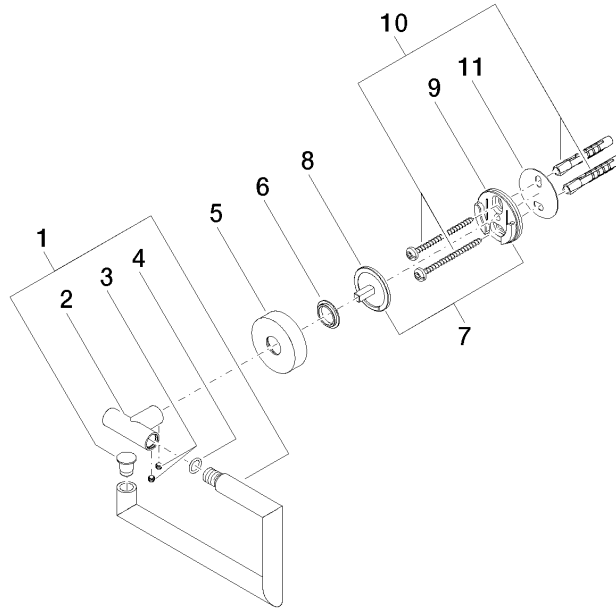

83 500 979

- width 150mm
- height 95 mm
- rosette Ø 40 mm
- 40mm projection

Fits: LISSÉ, META

	Champagne (22kt Gold)	83 500 979-47
	Chrome	83 500 979-00
	Brushed Platinum	83 500 979-06
	Dark Chrome	83 500 979-19
	Light Gold	83 500 979-26
	Brushed Light Gold	83 500 979-27
	Matte Black	83 500 979-33
	Brushed Bronze	83 500 979-42
	Brushed Champagne (22kt Gold)	83 500 979-46
	Brushed Chrome	83 500 979-93
	Brushed Dark Platinum	83 500 979-99

83 500 979

mm [inches]

83 500 979

Parts for other finishes can be found here: [Chrome](#)

Spare parts list

No.	Item Number	Name	Quantity used	Delivery time
1	90 28 22 626 00-47	holder	1	30
2	05 17 97 561 01-47	holder	1	60
3	90 31 11 038 00 90	pin	2	2
4	90 14 10 060 00 90	seal	1	2
5	08 27 97 500-47	rosette	1	30
6	08 30 11 516 90	ring	1	2
7	05 17 97 501 01 90	fixing set	1	2
8	08 17 97 559 90	holder	1	2
9	08 17 97 501 07	holder	1	2
10	05 30 31 025 00 90	fixing set	1	2
11	05 30 11 519 00 90	disc	1	2