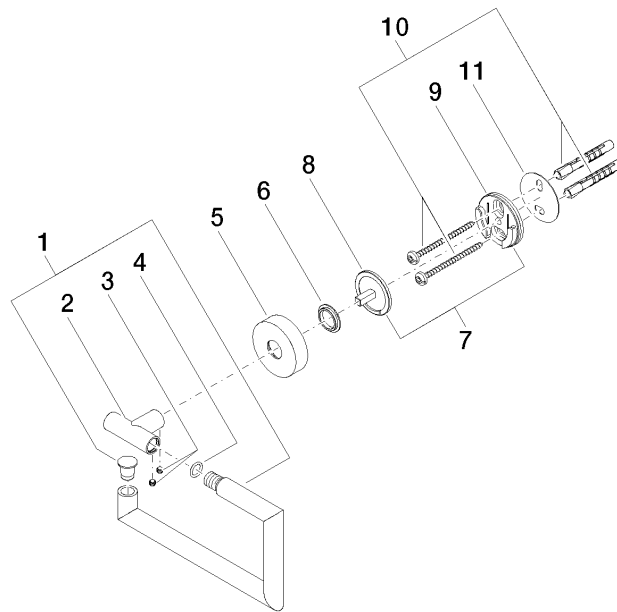

83 500 979

- width 150mm
- height 95 mm
- rosette Ø 40 mm
- 40mm projection

Fits: LISSÉ, META

	Brushed Chrome	83 500 979-93
	Chrome	83 500 979-00
	Brushed Platinum	83 500 979-06
	Dark Chrome	83 500 979-19
	Light Gold	83 500 979-26
	Brushed Light Gold	83 500 979-27
	Matte Black	83 500 979-33
	Brushed Bronze	83 500 979-42
	Brushed Champagne (22kt Gold)	83 500 979-46
	Champagne (22kt Gold)	83 500 979-47
	Brushed Dark Platinum	83 500 979-99

83 500 979

mm [inches]

83 500 979

Parts for other finishes can be found here: [Chrome](#)

### Spare parts list

No.	Item Number	Name	Quantity used	Delivery time
1	90 28 22 626 00-93	holder	1	20
2	05 17 97 561 01-93	holder	1	20
3	90 31 11 038 00 90	pin	2	2
4	90 14 10 060 00 90	seal	1	2
5	08 27 97 500-93	rosette	1	20
6	08 30 11 516 90	ring	1	2
7	05 17 97 501 01 90	fixing set	1	2
8	08 17 97 559 90	holder	1	2
9	08 17 97 501 07	holder	1	2
10	05 30 31 025 00 90	fixing set	1	2
11	05 30 11 519 00 90	disc	1	2