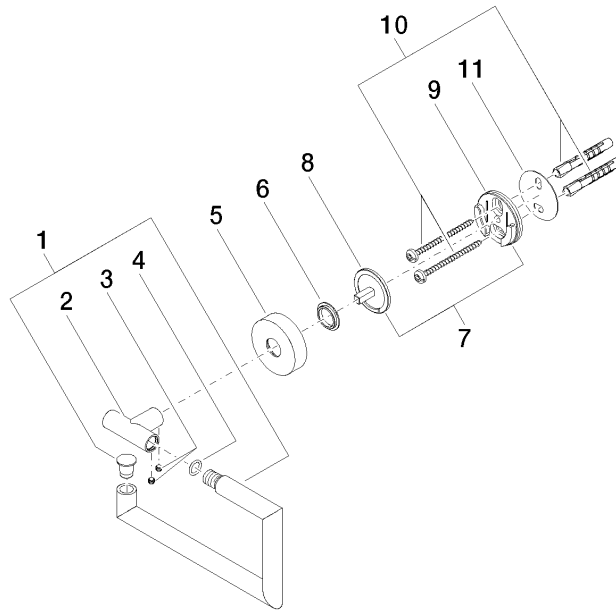

83 500 979

- width 150mm
- height 95 mm
- rosette Ø 40 mm
- 40mm projection

Fits: LISSÉ, META

	Brushed Dark Platinum	83 500 979-99
	Chrome	83 500 979-00
	Brushed Platinum	83 500 979-06
	Dark Chrome	83 500 979-19
	Light Gold	83 500 979-26
	Brushed Light Gold	83 500 979-27
	Matte Black	83 500 979-33
	Brushed Bronze	83 500 979-42
	Brushed Champagne (22kt Gold)	83 500 979-46
	Champagne (22kt Gold)	83 500 979-47
	Brushed Chrome	83 500 979-93

83 500 979

mm [inches]

83 500 979

Parts for other finishes can be found here: [Chrome](#)

Spare parts list

No.	Item Number	Name	Quantity used	Delivery time
1	90 28 22 626 00-99	holder	1	30
2	05 17 97 561 01-99	holder	1	60
3	90 31 11 038 00 90	pin	2	2
4	90 14 10 060 00 90	seal	1	2
5	08 27 97 500-99	rosette	1	30
6	08 30 11 516 90	ring	1	2
7	05 17 97 501 01 90	fixing set	1	2
8	08 17 97 559 90	holder	1	2
9	08 17 97 501 07	holder	1	2
10	05 30 31 025 00 90	fixing set	1	2
11	05 30 11 519 00 90	disc	1	2