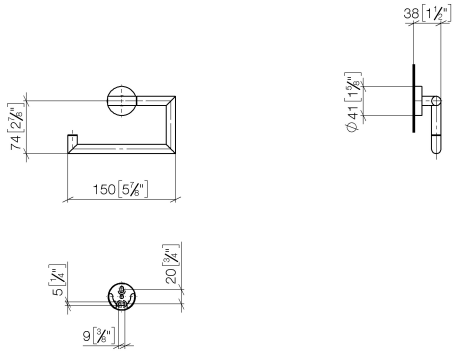

83 500 979

- width 150mm
- height 95 mm
- rosette Ø 40 mm
- 40mm projection

Fits: LISSÉ, META

	Brushed Dark Platinum	83 500 979-99
	Chrome	83 500 979-00
	Brushed Platinum	83 500 979-06
	Dark Chrome	83 500 979-19
	Light Gold	83 500 979-26
	Brushed Light Gold	83 500 979-27
	Matte Black	83 500 979-33
	Brushed Bronze	83 500 979-42
	Brushed Champagne (22kt Gold)	83 500 979-46
	Champagne (22kt Gold)	83 500 979-47
	Brushed Chrome	83 500 979-93

83 500 979

mm [inches]

83 500 979

Parts for other finishes can be found here: [Chrome](#)

Spare parts list

No.	Item Number	Name	Quantity used	Delivery time
1	90 28 22 626 00-99	holder	1	30
2	05 17 97 561 01-99	holder	1	60
3	90 31 11 038 00 90	pin	2	2
4	90 14 10 060 00 90	seal	1	2
5	08 27 97 500-99	rosette	1	30
6	08 30 11 516 90	ring	1	2
7	05 17 97 501 01 90	fixing set	1	2
8	08 17 97 559 90	holder	1	2
9	08 17 97 501 07	holder	1	2
10	05 30 31 025 00 90	fixing set	1	2
11	05 30 11 519 00 90	disc	1	2