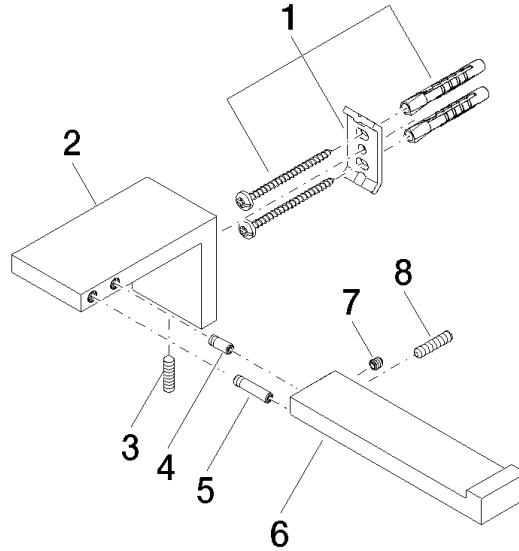

83 500 980

- width 175mm
- height 60 mm
- 90mm projection

	Chrome	83 500 980-00
	Brushed Platinum	83 500 980-06
	Platinum	83 500 980-08
	Brushed Durabronze (23kt Gold)	83 500 980-28
	Matte Black	83 500 980-33
	Brushed Dark Platinum	83 500 980-99

83 500 980

mm [inches]

83 500 980

Parts for other finishes can be found here: [Brushed](#)
[Platinum](#)

Spare parts list

No.	Item Number	Name	Quantity used	Delivery time
1	05 17 20 736 00 90	fixing set	1	2
2	08 17 98 500-00	holder	1	10
3	04 31 11 113 00 90	pin	1	2
4	09 31 11 204 90	pin	1	2
5	09 31 11 203 90	pin	1	2
6	08 17 98 554-00	holder	1	10
7	90 31 11 030 00 90	pin	1	2
8	09 31 11 059 90	pin	1	2