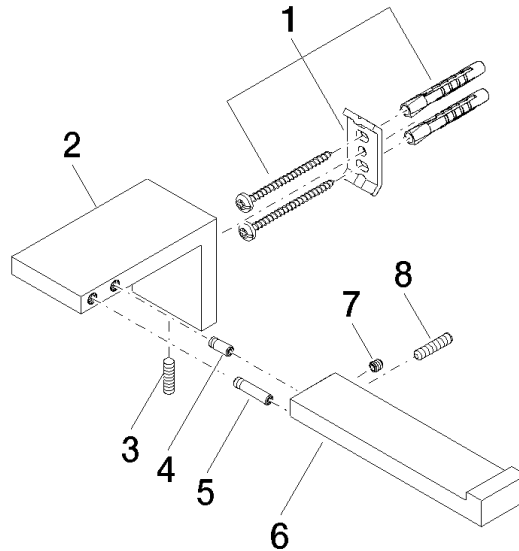

SYMETRICS Tissue holder without cover - Platinum

IMO

83 500 980

- width 175mm
- height 60 mm
- 90mm projection

	Platinum	83 500 980-08
	Chrome	83 500 980-00
	Brushed Platinum	83 500 980-06
	Brushed Durabronze (23kt Gold)	83 500 980-28
	Matte Black	83 500 980-33
	Brushed Dark Platinum	83 500 980-99

83 500 980

mm [inches]

83 500 980

Parts for other finishes can be found here: [Chrome](#)

Spare parts list

No.	Item Number	Name	Quantity used	Delivery time
1	05 17 20 736 00 90	fixing set	1	2
2	08 17 98 500-08	holder	1	40
3	04 31 11 113 00 90	pin	1	2
4	09 31 11 204 90	pin	1	2
5	09 31 11 203 90	pin	1	2
6	08 17 98 554-08	holder	1	40
7	90 31 11 030 00 90	pin	1	2
8	09 31 11 059 90	pin	1	2