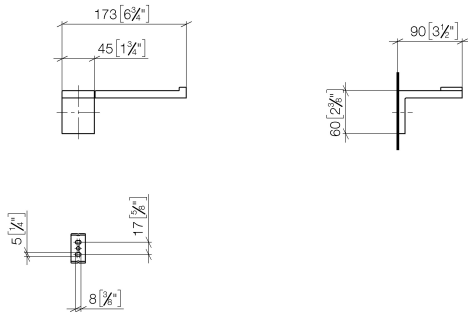

SYMETRICS Tissue holder without cover - Platinum

IMO

83 500 980

- width 175mm
- height 60 mm
- 90mm projection

	Platinum	83 500 980-08
	Chrome	83 500 980-00
	Brushed Platinum	83 500 980-06
	Brushed Durabronze (23kt Gold)	83 500 980-28
	Matte Black	83 500 980-33
	Brushed Dark Platinum	83 500 980-99

83 500 980

mm [inches]

83 500 980

Parts for other finishes can be found here: [Chrome](#)

Spare parts list

No.	Item Number	Name	Quantity used	Delivery time
1	05 17 20 736 00 90	fixing set	1	2
2	08 17 98 500-08	holder	1	40
3	04 31 11 113 00 90	pin	1	2
4	09 31 11 204 90	pin	1	2
5	09 31 11 203 90	pin	1	2
6	08 17 98 554-08	holder	1	40
7	90 31 11 030 00 90	pin	1	2
8	09 31 11 059 90	pin	1	2