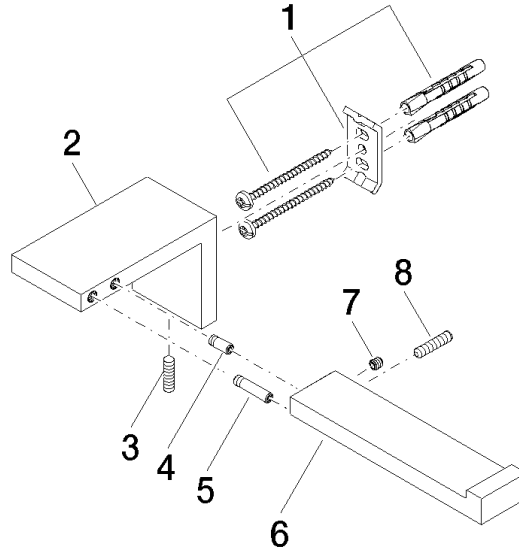

83 500 980

- width 175mm
- height 60 mm
- 90mm projection

	Matte Black	83 500 980-33
	Chrome	83 500 980-00
	Brushed Platinum	83 500 980-06
	Platinum	83 500 980-08
	Brushed Durabronze (23kt Gold)	83 500 980-28
	Brushed Dark Platinum	83 500 980-99

83 500 980

mm [inches]

83 500 980

Parts for other finishes can be found here: [Chrome](#)

### Spare parts list

No.	Item Number	Name	Quantity used	Delivery time
1	05 17 20 736 00 90	fixing set	1	2
2	08 17 98 500-33	holder	1	30
3	04 31 11 113 00 90	pin	1	2
4	09 31 11 204 90	pin	1	2
5	09 31 11 203 90	pin	1	2
6	08 17 98 554-33	holder	1	30
7	90 31 11 030 00 90	pin	1	2
8	09 31 11 059 90	pin	1	2