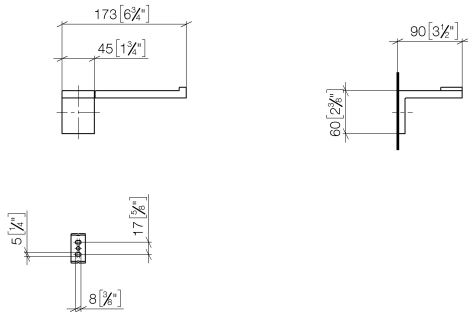

83 500 980

- width 175mm
- height 60 mm
- 90mm projection

	Matte Black	83 500 980-33
	Chrome	83 500 980-00
	Brushed Platinum	83 500 980-06
	Platinum	83 500 980-08
	Brushed Durabronze (23kt Gold)	83 500 980-28
	Brushed Dark Platinum	83 500 980-99

83 500 980

mm [inches]

83 500 980

Parts for other finishes can be found here: [Chrome](#)

### Spare parts list

No.	Item Number	Name	Quantity used	Delivery time
1	05 17 20 736 00 90	fixing set	1	2
2	08 17 98 500-33	holder	1	30
3	04 31 11 113 00 90	pin	1	2
4	09 31 11 204 90	pin	1	2
5	09 31 11 203 90	pin	1	2
6	08 17 98 554-33	holder	1	30
7	90 31 11 030 00 90	pin	1	2
8	09 31 11 059 90	pin	1	2