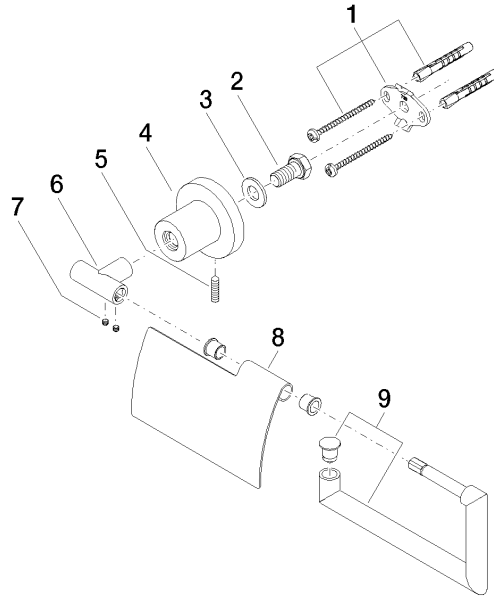

83 510 892

- width 152mm
- height 100 mm
- rosette Ø 55 mm
- 77mm projection

	Brushed Bronze	83 510 892-42
	Chrome	83 510 892-00
	Brushed Platinum	83 510 892-06
	Platinum	83 510 892-08
	Dark Chrome	83 510 892-19
	Brushed Durabronze (23kt Gold)	83 510 892-28
	Matte Black	83 510 892-33
	Brushed Champagne (22kt Gold)	83 510 892-46
	Champagne (22kt Gold)	83 510 892-47
	Brushed Chrome	83 510 892-93
	Brushed Dark Platinum	83 510 892-99

83 510 892

mm [inches]

83 510 892

Product version from 4/1/2024

Parts for other finishes can be found here: [Chrome](#)

TARA Tissue holder with cover - Brushed Bronze

TARA

83 510 892

Spare parts list

Product version from 4/1/2024

No.	Item Number	Name	Quantity used	Delivery time
	05 17 20 739 00 90	fixing set	10	2