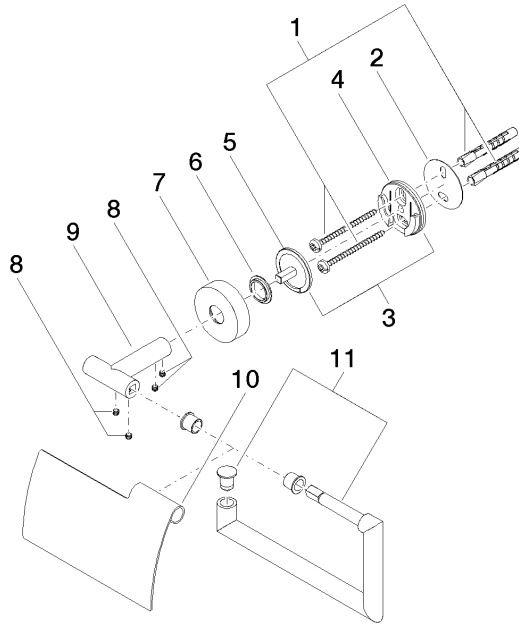

83 510 979

- width 150mm
- height 95 mm
- rosette Ø 40 mm
- 40mm projection

Fits: LISSÉ, META

	Chrome	83 510 979-00
	Brushed Platinum	83 510 979-06
	Dark Chrome	83 510 979-19
	Light Gold	83 510 979-26
	Brushed Light Gold	83 510 979-27
	Matte Black	83 510 979-33
	Brushed Bronze	83 510 979-42
	Brushed Champagne (22kt Gold)	83 510 979-46
	Champagne (22kt Gold)	83 510 979-47
	Brushed Chrome	83 510 979-93
	Brushed Dark Platinum	83 510 979-99

83 510 979

mm [inches]

83 510 979

Parts for other finishes can be found here: Brushed Platinum

Spare parts list

No.	Item Number	Name	Quantity used	Delivery time
1	05 30 31 025 00 90	fixing set	1	2
2	05 30 11 519 00 90	disc	1	2
3	05 17 97 501 01 90	fixing set	1	2
4	08 17 97 501 07	holder	1	2
5	08 17 97 559 90	holder	1	2
6	08 30 11 516 90	ring	1	2
7	08 27 97 500-00	rosette	1	10
8	90 31 11 038 00 90	pin	4	2
9	05 17 97 562 01-00	holder	1	10
10	08 11 02 514-00	lid	1	10
11	90 28 22 628 00-00	holder	1	10