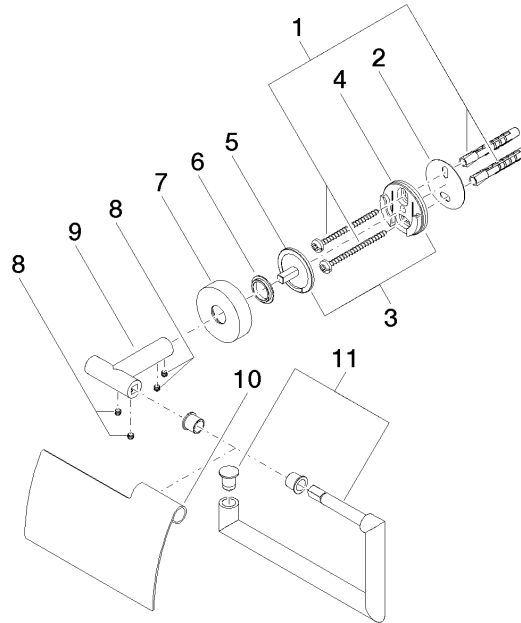

Tissue holder with cover - Brushed Platinum

LISSÉ

83 510 979

- width 150mm
- height 95 mm
- rosette Ø 40 mm
- 40mm projection

Fits: LISSÉ, META

	Brushed Platinum	83 510 979-06
	Chrome	83 510 979-00
	Dark Chrome	83 510 979-19
	Light Gold	83 510 979-26
	Brushed Light Gold	83 510 979-27
	Matte Black	83 510 979-33
	Brushed Bronze	83 510 979-42
	Brushed Champagne (22kt Gold)	83 510 979-46
	Champagne (22kt Gold)	83 510 979-47
	Brushed Chrome	83 510 979-93
	Brushed Dark Platinum	83 510 979-99

83 510 979

mm [inches]

83 510 979

Parts for other finishes can be found here: [Chrome](#)

Spare parts list

No.	Item Number	Name	Quantity used	Delivery time
1	05 30 31 025 00 90	fixing set	1	2
2	05 30 11 519 00 90	disc	1	2
3	05 17 97 501 01 90	fixing set	1	2
4	08 17 97 501 07	holder	1	2
5	08 17 97 559 90	holder	1	2
6	08 30 11 516 90	ring	1	2
7	08 27 97 500-06	rosette	1	10
8	90 31 11 038 00 90	pin	4	2
9	05 17 97 562 01-06	holder	1	10
10	08 11 02 514-06	lid	1	10
11	90 28 22 628 00-06	holder	1	10