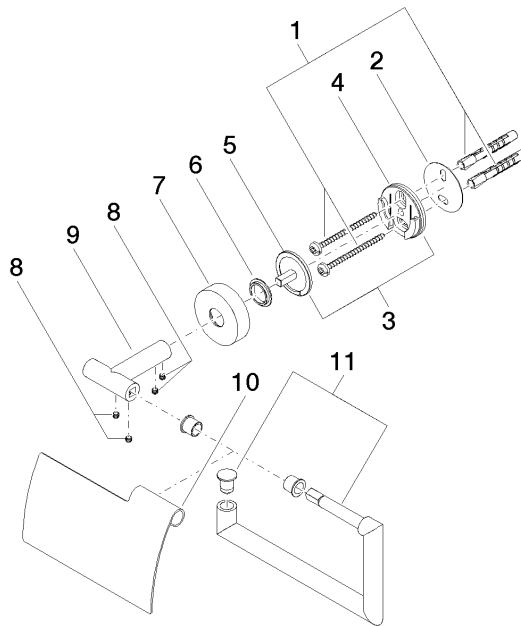

83 510 979

- width 150mm
- height 95 mm
- rosette Ø 40 mm
- 40mm projection

Fits: LISSÉ, META

	Light Gold	83 510 979-26
	Chrome	83 510 979-00
	Brushed Platinum	83 510 979-06
	Dark Chrome	83 510 979-19
	Brushed Light Gold	83 510 979-27
	Matte Black	83 510 979-33
	Brushed Bronze	83 510 979-42
	Brushed Champagne (22kt Gold)	83 510 979-46
	Champagne (22kt Gold)	83 510 979-47
	Brushed Chrome	83 510 979-93
	Brushed Dark Platinum	83 510 979-99

83 510 979

mm [inches]

83 510 979

Parts for other finishes can be found here: [Chrome](#)

Spare parts list

No.	Item Number	Name	Quantity used	Delivery time
1	05 30 31 025 00 90	fixing set	1	2
2	05 30 11 519 00 90	disc	1	2
3	05 17 97 501 01 90	fixing set	1	2
4	08 17 97 501 07	holder	1	2
5	08 17 97 559 90	holder	1	2
6	08 30 11 516 90	ring	1	2
7	08 27 97 500-26	rosette	1	60
8	90 31 11 038 00 90	pin	4	2
9	05 17 97 562 01-26	holder	1	60
10	08 11 02 514-26	lid	1	60
11	90 28 22 628 00-26	holder	1	30