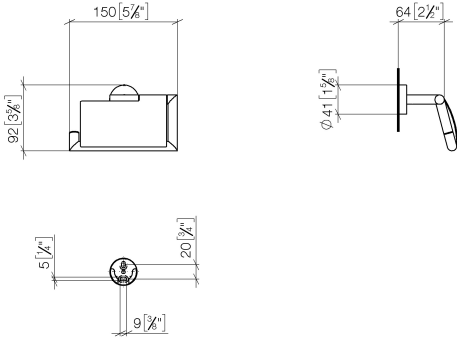

Tissue holder with cover - Matte Black

LISSÉ

83 510 979

- width 150mm
- height 95 mm
- rosette Ø 40 mm
- 40mm projection

Fits: LISSÉ, META

	Matte Black	83 510 979-33
	Chrome	83 510 979-00
	Brushed Platinum	83 510 979-06
	Dark Chrome	83 510 979-19
	Light Gold	83 510 979-26
	Brushed Light Gold	83 510 979-27
	Brushed Bronze	83 510 979-42
	Brushed Champagne (22kt Gold)	83 510 979-46
	Champagne (22kt Gold)	83 510 979-47
	Brushed Chrome	83 510 979-93
	Brushed Dark Platinum	83 510 979-99

83 510 979

mm [inches]

83 510 979

**Product version from 7/1/2023**

Parts for other finishes can be found here: [Chrome](#)

Tissue holder with cover - Matte Black

LISSÉ

83 510 979

**Spare parts list**

**Product version from 7/1/2023**

No.	Item Number	Name	Quantity used	Delivery time
	05 30 31 025 00 90	fixing set	14	2