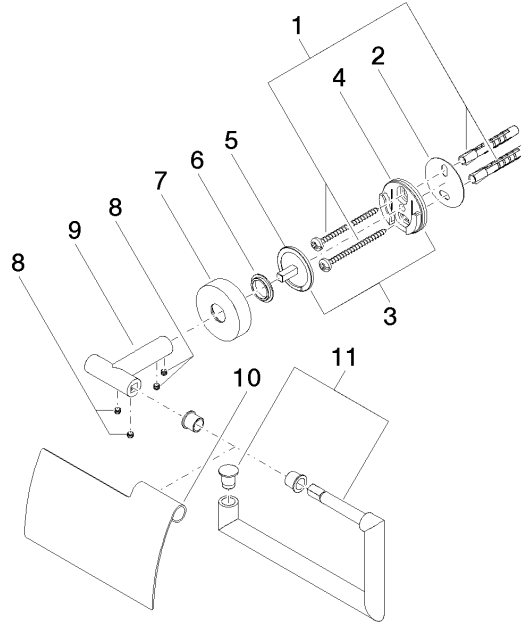

Tissue holder with cover - Matte Black

LISSÉ

83 510 979

- width 150mm
- height 95 mm
- rosette Ø 40 mm
- 40mm projection

Fits: LISSÉ, META

	Matte Black	83 510 979-33
	Chrome	83 510 979-00
	Brushed Platinum	83 510 979-06
	Dark Chrome	83 510 979-19
	Light Gold	83 510 979-26
	Brushed Light Gold	83 510 979-27
	Brushed Bronze	83 510 979-42
	Brushed Champagne (22kt Gold)	83 510 979-46
	Champagne (22kt Gold)	83 510 979-47
	Brushed Chrome	83 510 979-93
	Brushed Dark Platinum	83 510 979-99

83 510 979

mm [inches]

83 510 979

**Product version from 7/1/2023**

Parts for other finishes can be found here: [Chrome](#)

Tissue holder with cover - Matte Black

LISSÉ

83 510 979

**Spare parts list**

**Product version from 7/1/2023**

No.	Item Number	Name	Quantity used	Delivery time
	05 30 31 025 00 90	fixing set	14	2