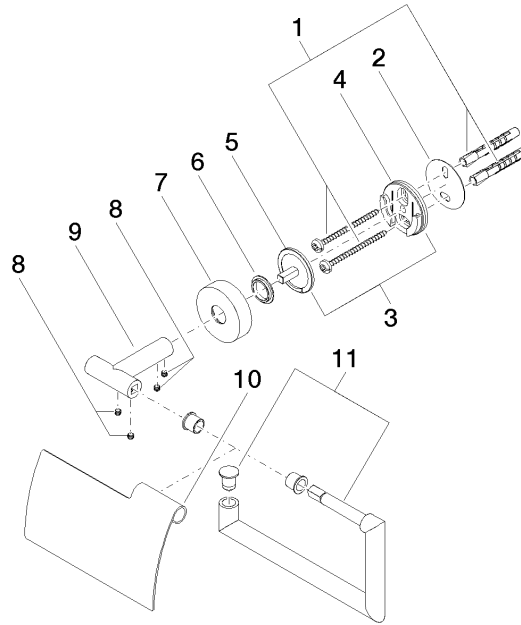

83 510 979

- width 150mm
- height 95 mm
- rosette Ø 40 mm
- 40mm projection

Fits: LISSÉ, META

	Brushed Bronze	83 510 979-42
	Chrome	83 510 979-00
	Brushed Platinum	83 510 979-06
	Dark Chrome	83 510 979-19
	Light Gold	83 510 979-26
	Brushed Light Gold	83 510 979-27
	Matte Black	83 510 979-33
	Brushed Champagne (22kt Gold)	83 510 979-46
	Champagne (22kt Gold)	83 510 979-47
	Brushed Chrome	83 510 979-93
	Brushed Dark Platinum	83 510 979-99

83 510 979

mm [inches]

83 510 979

Parts for other finishes can be found here: [Chrome](#)

Spare parts list

No.	Item Number	Name	Quantity used	Delivery time
1	05 30 31 025 00 90	fixing set	1	2
2	05 30 11 519 00 90	disc	1	2
3	05 17 97 501 01 90	fixing set	1	2
4	08 17 97 501 07	holder	1	2
5	08 17 97 559 90	holder	1	2
6	08 30 11 516 90	ring	1	2
7	08 27 97 500-42	rosette	1	60
8	90 31 11 038 00 90	pin	4	2
9	05 17 97 562 01-42	holder	1	60
10	08 11 02 514-42	lid	1	60
11	90 28 22 628 00-42	holder	1	30