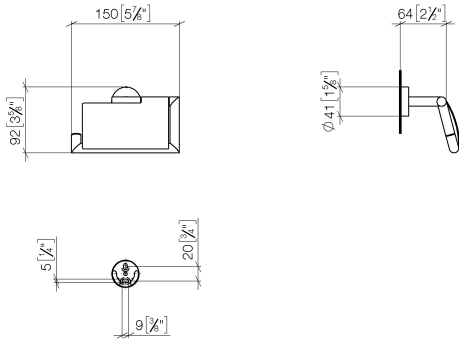

83 510 979

- width 150mm
- height 95 mm
- rosette Ø 40 mm
- 40mm projection

Fits: LISSÉ, META

	Brushed Chrome	83 510 979-93
	Chrome	83 510 979-00
	Brushed Platinum	83 510 979-06
	Dark Chrome	83 510 979-19
	Light Gold	83 510 979-26
	Brushed Light Gold	83 510 979-27
	Matte Black	83 510 979-33
	Brushed Bronze	83 510 979-42
	Brushed Champagne (22kt Gold)	83 510 979-46
	Champagne (22kt Gold)	83 510 979-47
	Brushed Dark Platinum	83 510 979-99

83 510 979

mm [inches]

83 510 979

Product version from 7/1/2023

Parts for other
finishes can be found
here: [Chrome](#)

Tissue holder with cover - Brushed Chrome

LISSE

83 510 979

Spare parts list

Product version from 7/1/2023

No.	Item Number	Name	Quantity used	Delivery time
	05 30 31 025 00 90	fixing set	14	2