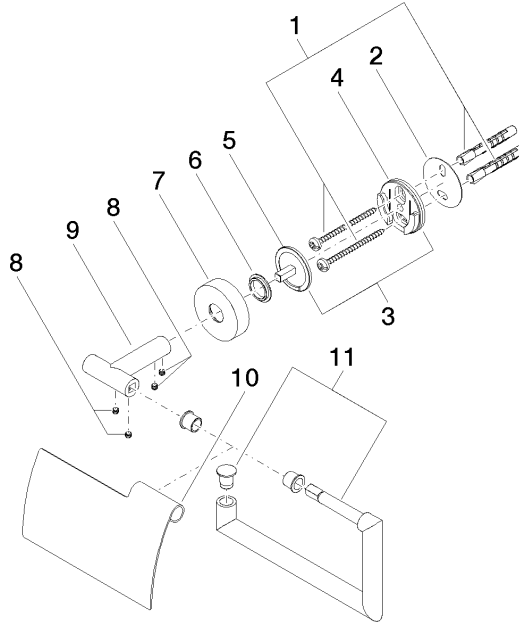

83 510 979

- width 150mm
- height 95 mm
- rosette Ø 40 mm
- 40mm projection

Fits: LISSÉ, META

	Brushed Chrome	83 510 979-93
	Chrome	83 510 979-00
	Brushed Platinum	83 510 979-06
	Dark Chrome	83 510 979-19
	Light Gold	83 510 979-26
	Brushed Light Gold	83 510 979-27
	Matte Black	83 510 979-33
	Brushed Bronze	83 510 979-42
	Brushed Champagne (22kt Gold)	83 510 979-46
	Champagne (22kt Gold)	83 510 979-47
	Brushed Dark Platinum	83 510 979-99

83 510 979

mm [inches]

83 510 979

Product version from 7/1/2023

Parts for other
finishes can be found
here: [Chrome](#)

Tissue holder with cover - Brushed Chrome

LISSE

83 510 979

Spare parts list

Product version from 7/1/2023

No.	Item Number	Name	Quantity used	Delivery time
	05 30 31 025 00 90	fixing set	14	2