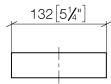

## Reserve tissue holder - Chrome

MEM

83 590 780

- width 132mm
- height 35 mm
- 116mm projection

Fits: MEM, CYO

	Chrome	83 590 780-00
	Brushed Platinum	83 590 780-06
	Platinum	83 590 780-08
	Dark Chrome	83 590 780-19
	Brushed Durabronze (23kt Gold)	83 590 780-28
	Brushed Champagne (22kt Gold)	83 590 780-46
	Champagne (22kt Gold)	83 590 780-47
	Brushed Dark Platinum	83 590 780-99

Reserve tissue holder - Chrome

83 590 780

mm [inches]

83 590 780

Parts for other finishes can be found here: Brushed Platinum