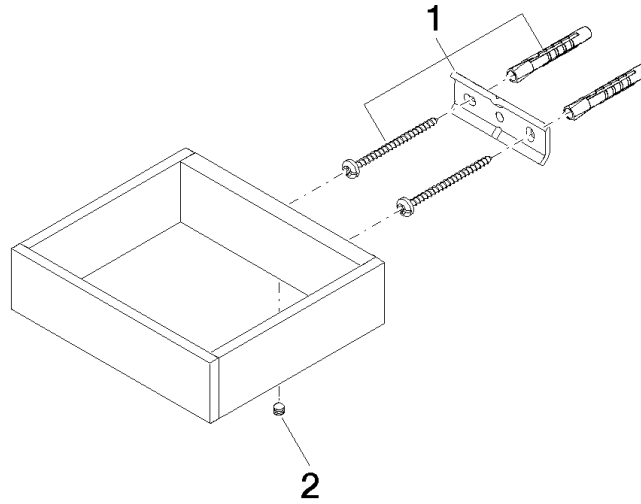

## Reserve tissue holder - Chrome

MEM

83 590 780

- width 132mm
- height 35 mm
- 116mm projection

Fits: MEM, CYO

	Chrome	83 590 780-00
	Brushed Platinum	83 590 780-06
	Platinum	83 590 780-08
	Dark Chrome	83 590 780-19
	Brushed Durabronze (23kt Gold)	83 590 780-28
	Brushed Champagne (22kt Gold)	83 590 780-46
	Champagne (22kt Gold)	83 590 780-47
	Brushed Dark Platinum	83 590 780-99

Reserve tissue holder - Chrome

83 590 780

mm [inches]

83 590 780

Parts for other finishes can be found here: Brushed Platinum

### Spare parts list

No.	Item Number	Name	Quantity used	Delivery time
1	05 17 20 718 00 90	fixing set	1	2
2	90 31 11 112 00 90	pin	1	2