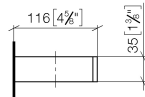

## Reserve tissue holder - Chrome

MEM

83 590 780

- width 132mm
- height 35 mm
- 116mm projection

Fits: MEM, CYO

	Chrome	83 590 780-00
	Brushed Platinum	83 590 780-06
	Platinum	83 590 780-08
	Dark Chrome	83 590 780-19
	Brushed Durabronze (23kt Gold)	83 590 780-28
	Brushed Champagne (22kt Gold)	83 590 780-46
	Champagne (22kt Gold)	83 590 780-47
	Brushed Dark Platinum	83 590 780-99

Reserve tissue holder - Chrome

83 590 780

mm [inches]

83 590 780

Parts for other finishes can be found here: Brushed Platinum