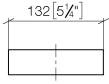

**Reserve tissue holder - Brushed Platinum**

MEM

83 590 780

- width 132mm
- height 35 mm
- 116mm projection

Fits: MEM, CYO

	Brushed Platinum	83 590 780-06
	Chrome	83 590 780-00
	Platinum	83 590 780-08
	Dark Chrome	83 590 780-19
	Brushed Durabronze (23kt Gold)	83 590 780-28
	Brushed Champagne (22kt Gold)	83 590 780-46
	Champagne (22kt Gold)	83 590 780-47
	Brushed Dark Platinum	83 590 780-99

83 590 780

mm [inches]

83 590 780

Parts for other  
finishes can be found  
here: [Chrome](#)