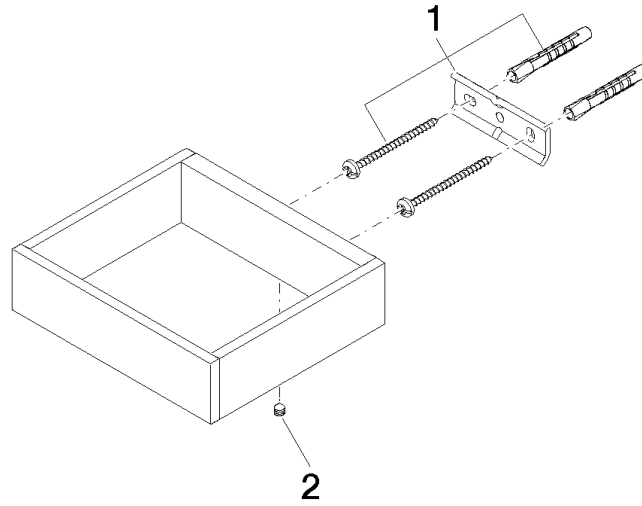

**Reserve tissue holder - Brushed Platinum**

MEM

83 590 780

- width 132mm
- height 35 mm
- 116mm projection

Fits: MEM, CYO

	Brushed Platinum	83 590 780-06
	Chrome	83 590 780-00
	Platinum	83 590 780-08
	Dark Chrome	83 590 780-19
	Brushed Durabronze (23kt Gold)	83 590 780-28
	Brushed Champagne (22kt Gold)	83 590 780-46
	Champagne (22kt Gold)	83 590 780-47
	Brushed Dark Platinum	83 590 780-99

83 590 780

mm [inches]

83 590 780

Parts for other  
finishes can be found  
here: [Chrome](#)

## Reserve tissue holder - Brushed Platinum

MEM

83 590 780

### Spare parts list

No.	Item Number	Name	Quantity used	Delivery time
	05 17 20 718 00 90	fixing set	2	2