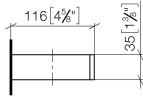

**Reserve tissue holder - Brushed Platinum**

MEM

83 590 780

- width 132mm
- height 35 mm
- 116mm projection

Fits: MEM, CYO

	Brushed Platinum	83 590 780-06
	Chrome	83 590 780-00
	Platinum	83 590 780-08
	Dark Chrome	83 590 780-19
	Brushed Durabronze (23kt Gold)	83 590 780-28
	Brushed Champagne (22kt Gold)	83 590 780-46
	Champagne (22kt Gold)	83 590 780-47
	Brushed Dark Platinum	83 590 780-99

83 590 780

mm [inches]

83 590 780

Parts for other  
finishes can be found  
here: [Chrome](#)