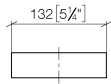

Reserve tissue holder - Platinum

MEM

83 590 780

- width 132mm
- height 35 mm
- 116mm projection

Fits: MEM, CYO

	Platinum	83 590 780-08
	Chrome	83 590 780-00
	Brushed Platinum	83 590 780-06
	Dark Chrome	83 590 780-19
	Brushed Durabronze (23kt Gold)	83 590 780-28
	Brushed Champagne (22kt Gold)	83 590 780-46
	Champagne (22kt Gold)	83 590 780-47
	Brushed Dark Platinum	83 590 780-99

83 590 780

mm [inches]

83 590 780

Parts for other finishes can be found here: [Chrome](#)

Spare parts list

No.	Item Number	Name	Quantity used	Delivery time
1	05 17 20 718 00 90	fixing set	1	2
2	90 31 11 112 00 90	pin	1	2