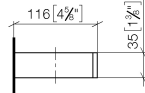

Reserve tissue holder - Platinum

MEM

83 590 780

- width 132mm
- height 35 mm
- 116mm projection

Fits: MEM, CYO

	Platinum	83 590 780-08
	Chrome	83 590 780-00
	Brushed Platinum	83 590 780-06
	Dark Chrome	83 590 780-19
	Brushed Durabronze (23kt Gold)	83 590 780-28
	Brushed Champagne (22kt Gold)	83 590 780-46
	Champagne (22kt Gold)	83 590 780-47
	Brushed Dark Platinum	83 590 780-99

83 590 780

mm [inches]

83 590 780

Parts for other finishes can be found here: [Chrome](#)

Spare parts list

No.	Item Number	Name	Quantity used	Delivery time
1	05 17 20 718 00 90	fixing set	1	2
2	90 31 11 112 00 90	pin	1	2