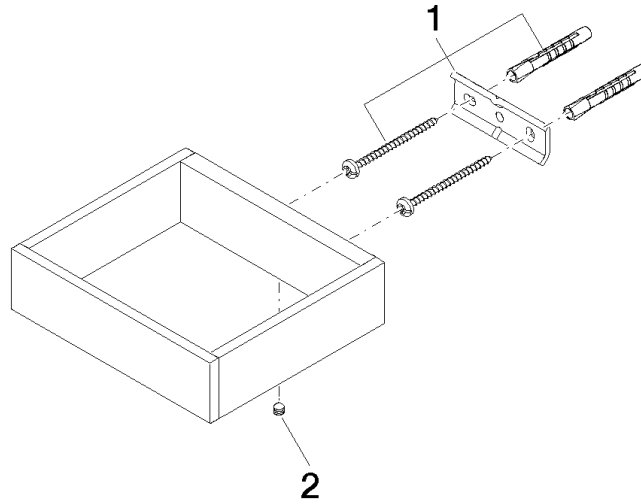

Reserve tissue holder - Platinum

MEM

83 590 780

- width 132mm
- height 35 mm
- 116mm projection

Fits: MEM, CYO

	Platinum	83 590 780-08
	Chrome	83 590 780-00
	Brushed Platinum	83 590 780-06
	Dark Chrome	83 590 780-19
	Brushed Durabronze (23kt Gold)	83 590 780-28
	Brushed Champagne (22kt Gold)	83 590 780-46
	Champagne (22kt Gold)	83 590 780-47
	Brushed Dark Platinum	83 590 780-99

83 590 780

mm [inches]

83 590 780

Parts for other finishes can be found here: [Chrome](#)

Spare parts list

No.	Item Number	Name	Quantity used	Delivery time
1	05 17 20 718 00 90	fixing set	1	2
2	90 31 11 112 00 90	pin	1	2