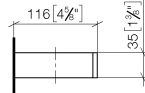

## Reserve tissue holder - Brushed Champagne (22kt Gold)

MEM

83 590 780

- width 132mm
- height 35 mm
- 116mm projection

Fits: MEM, CYO

	Brushed Champagne (22kt Gold)	83 590 780-46
	Chrome	83 590 780-00
	Brushed Platinum	83 590 780-06
	Platinum	83 590 780-08
	Dark Chrome	83 590 780-19
	Brushed Durabronze (23kt Gold)	83 590 780-28
	Champagne (22kt Gold)	83 590 780-47
	Brushed Dark Platinum	83 590 780-99

83 590 780

mm [inches]

83 590 780

Parts for other finishes can be found here: [Chrome](#)