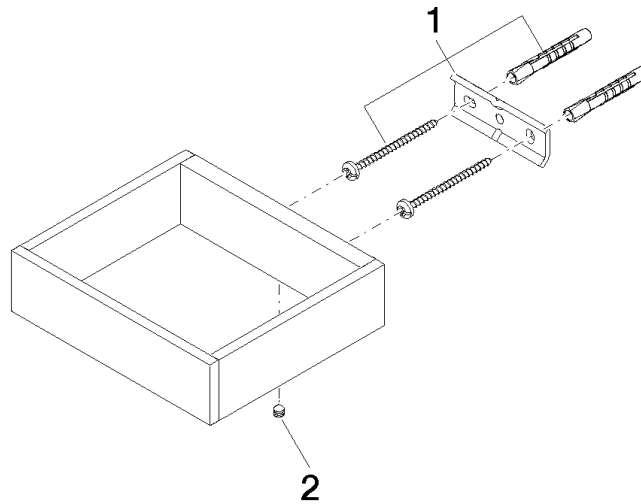

## Reserve tissue holder - Brushed Champagne (22kt Gold)

MEM

83 590 780

- width 132mm
- height 35 mm
- 116mm projection

Fits: MEM, CYO

	Brushed Champagne (22kt Gold)	83 590 780-46
	Chrome	83 590 780-00
	Brushed Platinum	83 590 780-06
	Platinum	83 590 780-08
	Dark Chrome	83 590 780-19
	Brushed Durabronze (23kt Gold)	83 590 780-28
	Champagne (22kt Gold)	83 590 780-47
	Brushed Dark Platinum	83 590 780-99

83 590 780

mm [inches]

83 590 780

Parts for other finishes can be found here: [Chrome](#)

### Spare parts list

No.	Item Number	Name	Quantity used	Delivery time
1	05 17 20 718 00 90	fixing set	1	2
2	90 31 11 112 00 90	pin	1	2