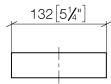

## Reserve tissue holder - Brushed Champagne (22kt Gold)

MEM

83 590 780

- width 132mm
- height 35 mm
- 116mm projection

Fits: MEM, CYO

	Brushed Champagne (22kt Gold)	83 590 780-46
	Chrome	83 590 780-00
	Brushed Platinum	83 590 780-06
	Platinum	83 590 780-08
	Dark Chrome	83 590 780-19
	Brushed Durabronze (23kt Gold)	83 590 780-28
	Champagne (22kt Gold)	83 590 780-47
	Brushed Dark Platinum	83 590 780-99

83 590 780

mm [inches]

83 590 780

Parts for other finishes can be found here: [Chrome](#)