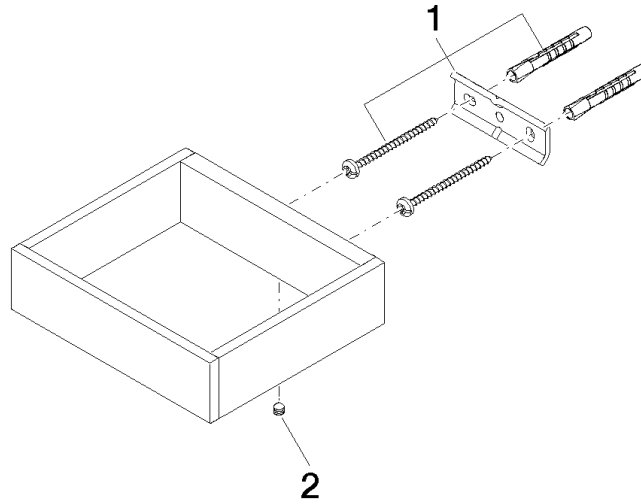

Reserve tissue holder - Champagne (22kt Gold)

MEM

83 590 780

- width 132mm
- height 35 mm
- 116mm projection

Fits: MEM, CYO

	Champagne (22kt Gold)	83 590 780-47
	Chrome	83 590 780-00
	Brushed Platinum	83 590 780-06
	Platinum	83 590 780-08
	Dark Chrome	83 590 780-19
	Brushed Durabronze (23kt Gold)	83 590 780-28
	Brushed Champagne (22kt Gold)	83 590 780-46
	Brushed Dark Platinum	83 590 780-99

83 590 780

mm [inches]

83 590 780

Parts for other finishes can be found here: [Chrome](#)

Spare parts list

No.	Item Number	Name	Quantity used	Delivery time
1	05 17 20 718 00 90	fixing set	1	2
2	90 31 11 112 00 90	pin	1	2