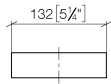

Reserve tissue holder - Champagne (22kt Gold)

MEM

83 590 780

- width 132mm
- height 35 mm
- 116mm projection

Fits: MEM, CYO

	Champagne (22kt Gold)	83 590 780-47
	Chrome	83 590 780-00
	Brushed Platinum	83 590 780-06
	Platinum	83 590 780-08
	Dark Chrome	83 590 780-19
	Brushed Durabronze (23kt Gold)	83 590 780-28
	Brushed Champagne (22kt Gold)	83 590 780-46
	Brushed Dark Platinum	83 590 780-99

83 590 780

mm [inches]

83 590 780

Parts for other finishes can be found here: [Chrome](#)

Spare parts list

No.	Item Number	Name	Quantity used	Delivery time
1	05 17 20 718 00 90	fixing set	1	2
2	90 31 11 112 00 90	pin	1	2