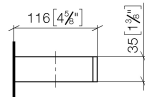

Reserve tissue holder - Champagne (22kt Gold)

MEM

83 590 780

- width 132mm
- height 35 mm
- 116mm projection

Fits: MEM, CYO

	Champagne (22kt Gold)	83 590 780-47
	Chrome	83 590 780-00
	Brushed Platinum	83 590 780-06
	Platinum	83 590 780-08
	Dark Chrome	83 590 780-19
	Brushed Durabronze (23kt Gold)	83 590 780-28
	Brushed Champagne (22kt Gold)	83 590 780-46
	Brushed Dark Platinum	83 590 780-99

83 590 780

mm [inches]

83 590 780

Parts for other finishes can be found here: [Chrome](#)

Spare parts list

No.	Item Number	Name	Quantity used	Delivery time
1	05 17 20 718 00 90	fixing set	1	2
2	90 31 11 112 00 90	pin	1	2