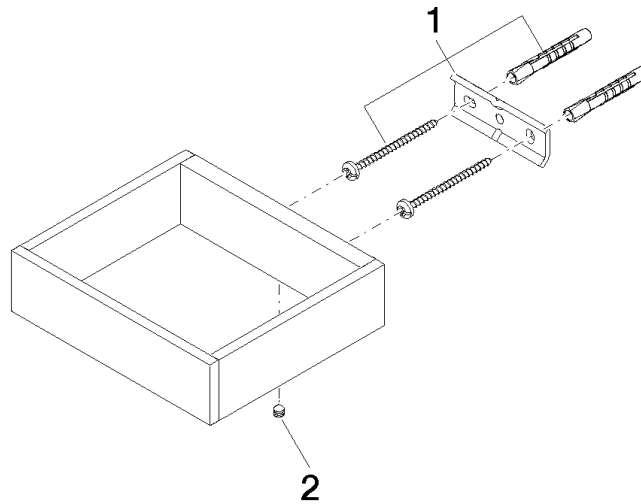

Reserve tissue holder - Brushed Dark Platinum

MEM

83 590 780

- width 132mm
- height 35 mm
- 116mm projection

Fits: MEM, CYO

	Brushed Dark Platinum	83 590 780-99
	Chrome	83 590 780-00
	Brushed Platinum	83 590 780-06
	Platinum	83 590 780-08
	Dark Chrome	83 590 780-19
	Brushed Durabronze (23kt Gold)	83 590 780-28
	Brushed Champagne (22kt Gold)	83 590 780-46
	Champagne (22kt Gold)	83 590 780-47

83 590 780

mm [inches]

83 590 780

Parts for other finishes can be found here: [Chrome](#)

Spare parts list

No.	Item Number	Name	Quantity used	Delivery time
1	05 17 20 718 00 90	fixing set	1	2
2	90 31 11 112 00 90	pin	1	2