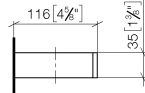

Reserve tissue holder - Brushed Dark Platinum

MEM

83 590 780

- width 132mm
- height 35 mm
- 116mm projection

Fits: MEM, CYO

	Brushed Dark Platinum	83 590 780-99
	Chrome	83 590 780-00
	Brushed Platinum	83 590 780-06
	Platinum	83 590 780-08
	Dark Chrome	83 590 780-19
	Brushed Durabronze (23kt Gold)	83 590 780-28
	Brushed Champagne (22kt Gold)	83 590 780-46
	Champagne (22kt Gold)	83 590 780-47

83 590 780

mm [inches]

83 590 780

Parts for other finishes can be found here: [Chrome](#)

Spare parts list

No.	Item Number	Name	Quantity used	Delivery time
1	05 17 20 718 00 90	fixing set	1	2
2	90 31 11 112 00 90	pin	1	2