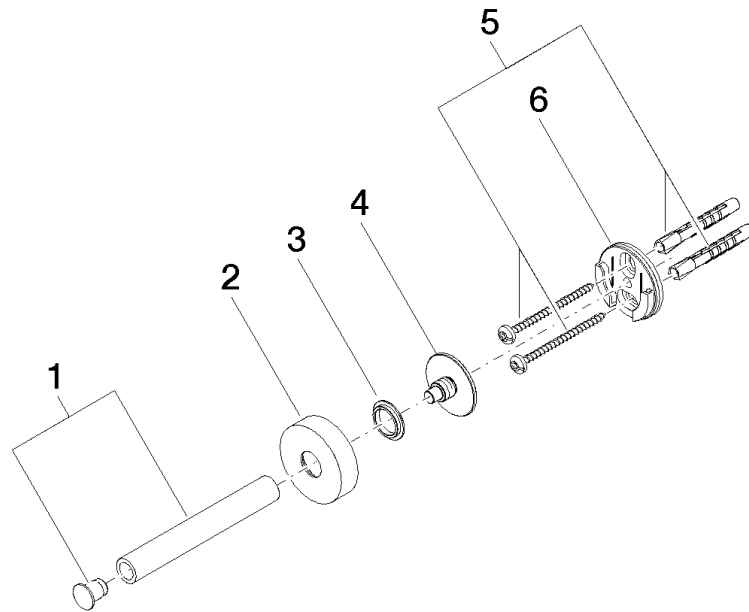

Reserve tissue holder - Brushed Champagne (22kt Gold)

83 590 979 Product version from 7/1/2023

- rosette Ø 40 mm
- 105mm projection

	Brushed Champagne (22kt Gold)	83 590 979-46
	Chrome	83 590 979-00
	Brushed Platinum	83 590 979-06
	Dark Chrome	83 590 979-19
	Light Gold	83 590 979-26
	Brushed Light Gold	83 590 979-27
	Matte Black	83 590 979-33
	Brushed Bronze	83 590 979-42
	Champagne (22kt Gold)	83 590 979-47
	Brushed Chrome	83 590 979-93
	Brushed Dark Platinum	83 590 979-99

Reserve tissue holder - Brushed Champagne (22kt Gold)

83 590 979 Product version from 7/1/2023

mm [inches]

Reserve tissue holder - Brushed Champagne (22kt Gold)

83 590 979 Product version from 7/1/2023

Parts for other finishes can be found here: [Chrome](#)

Spare parts list

No.	Item Number	Name	Quantity used	Delivery time
1	90 17 97 567 00-46	holder	1	30
2	08 27 97 500-46	rosette	1	30
3	08 30 11 516 90	ring	1	2
4	08 17 97 560 90	holder	1	2
5	05 30 31 025 00 90	fixing set	1	2
6	08 17 97 501 07	holder	3	2