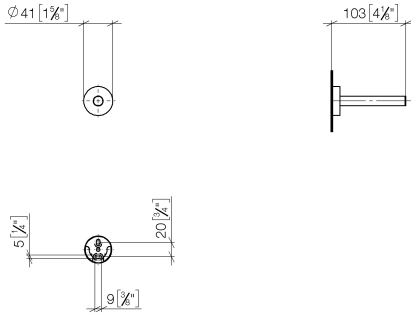

Reserve tissue holder - Brushed Champagne (22kt Gold)

83 590 979 Product version from 7/1/2023

- rosette Ø 40 mm
- 105mm projection

	Brushed Champagne (22kt Gold)	83 590 979-46
	Chrome	83 590 979-00
	Brushed Platinum	83 590 979-06
	Dark Chrome	83 590 979-19
	Light Gold	83 590 979-26
	Brushed Light Gold	83 590 979-27
	Matte Black	83 590 979-33
	Brushed Bronze	83 590 979-42
	Champagne (22kt Gold)	83 590 979-47
	Brushed Chrome	83 590 979-93
	Brushed Dark Platinum	83 590 979-99

Reserve tissue holder - Brushed Champagne (22kt Gold)

83 590 979 Product version from 7/1/2023

mm [inches]

Reserve tissue holder - Brushed Champagne (22kt Gold)

83 590 979 Product version from 7/1/2023

Parts for other finishes can be found here: [Chrome](#)

Spare parts list

No.	Item Number	Name	Quantity used	Delivery time
1	90 17 97 567 00-46	holder	1	30
2	08 27 97 500-46	rosette	1	30
3	08 30 11 516 90	ring	1	2
4	08 17 97 560 90	holder	1	2
5	05 30 31 025 00 90	fixing set	1	2
6	08 17 97 501 07	holder	3	2