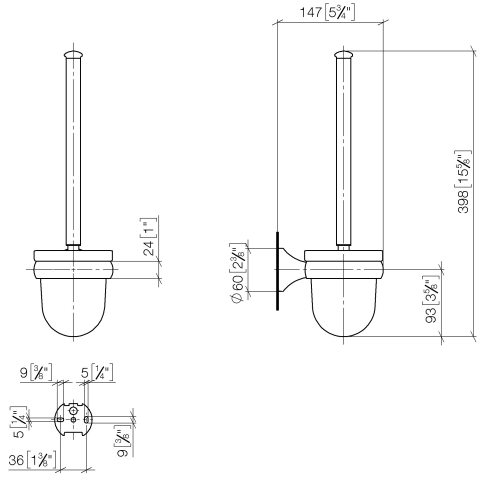

83 900 361

- crystal glass brush holder, matte
- brush head, white
- width 110mm
- height 400 mm
- 147mm projection

	Chrome	83 900 361-00
	Brushed Platinum	83 900 361-06
	Platinum	83 900 361-08
	Durabress (23kt Gold)	83 900 361-09
	Brushed Durabress (23kt Gold)	83 900 361-28
	Brushed Dark Platinum	83 900 361-99

83 900 361

mm [inches]

83 900 361

Parts for other finishes can be found here: Brushed Platinum

Spare parts list

No.	Item Number	Name	Quantity used	Delivery time
1	90 28 22 538 03-00	handle	1	10
2	08 18 50 600 90	brush	1	60
3	90 90 04 000 00 82	glass	1	2
4	04 31 11 140 00 90	pin	1	2
5	05 17 97 507 00 90	fixing set	1	2