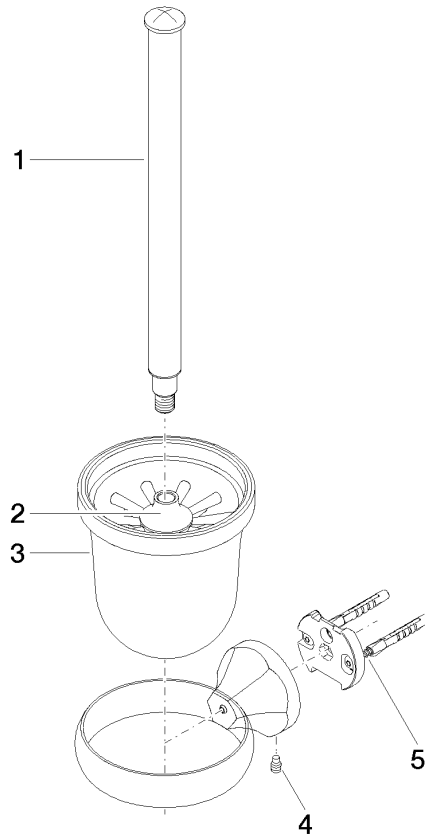

83 900 361

- crystal glass brush holder, matte
- brush head, white
- width 110mm
- height 400 mm
- 147mm projection

	Chrome	83 900 361-00
	Brushed Platinum	83 900 361-06
	Platinum	83 900 361-08
	Durabress (23kt Gold)	83 900 361-09
	Brushed Durabress (23kt Gold)	83 900 361-28
	Brushed Dark Platinum	83 900 361-99

83 900 361

mm [inches]

83 900 361

Parts for other finishes can be found here: Brushed Platinum

Spare parts list

No.	Item Number	Name	Quantity used	Delivery time
1	90 28 22 538 03-00	handle	1	10
2	08 18 50 600 90	brush	1	60
3	90 90 04 000 00 82	glass	1	2
4	04 31 11 140 00 90	pin	1	2
5	05 17 97 507 00 90	fixing set	1	2