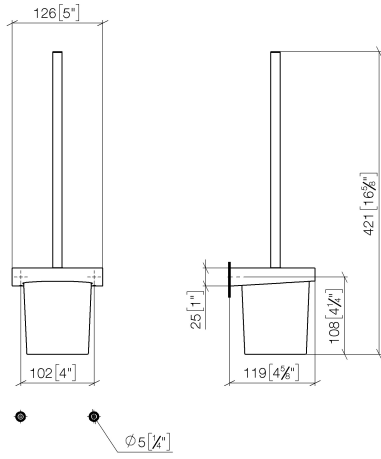

EDITION PRO Toilet brush set wall model - Brushed Chrome

83 900 626

- crystal glass
- brush, matte black
- width 126mm
- height 421 mm
- 119mm projection

	Brushed Chrome	83 900 626-93
	Chrome	83 900 626-00
	Matte Black	83 900 626-33

EDITION PRO Toilet brush set wall model - Brushed Chrome

83 900 626

mm [inches]

EDITION PRO Toilet brush set wall model - Brushed Chrome

83 900 626

Parts for other finishes can be found here: [Chrome](#)

EDITION PRO Toilet brush set wall model - Brushed Chrome

83 900 626

Spare parts list

No.	Item Number	Name	Quantity used	Delivery time
	90 20 97 507 00-93	handle	8	20