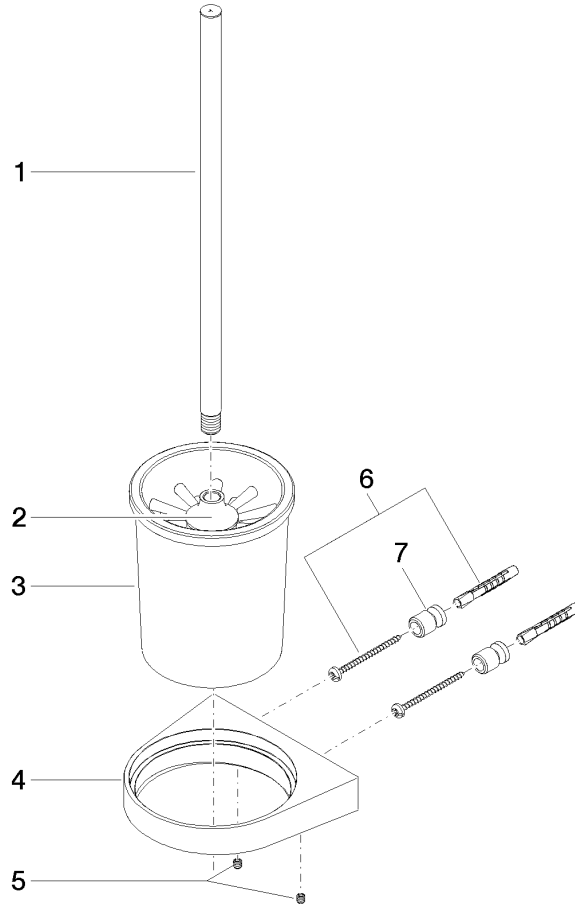

EDITION PRO Toilet brush set wall model - Brushed Chrome

83 900 626

- crystal glass
- brush, matte black
- width 126mm
- height 421 mm
- 119mm projection

	Brushed Chrome	83 900 626-93
	Chrome	83 900 626-00
	Matte Black	83 900 626-33

EDITION PRO Toilet brush set wall model - Brushed Chrome

83 900 626

mm [inches]

EDITION PRO Toilet brush set wall model - Brushed Chrome

83 900 626

Parts for other finishes can be found here: [Chrome](#)

EDITION PRO Toilet brush set wall model - Brushed Chrome

83 900 626

Spare parts list

No.	Item Number	Name	Quantity used	Delivery time
	90 20 97 507 00-93	handle	8	20