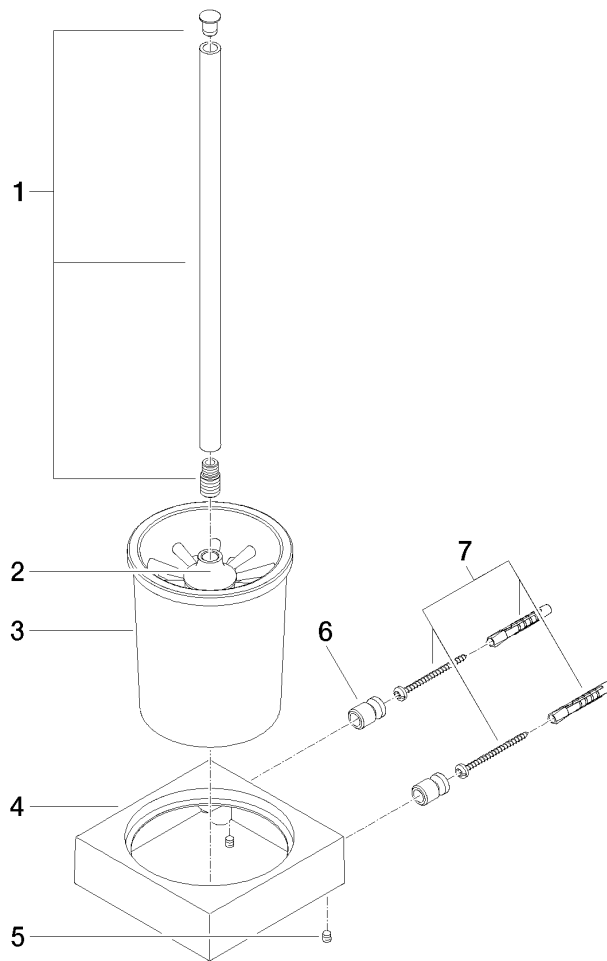

Toilet brush set wall model - Chrome

MEM

83 900 780

- crystal glass brush holder, matte
- brush, matte black
- width 118mm
- height 415 mm
- 118mm projection

Fits: MEM, CL.1, CYO

	Chrome	83 900 780-00
	Brushed Platinum	83 900 780-06
	Platinum	83 900 780-08
	Dark Chrome	83 900 780-19
	Brushed Durabronze (23kt Gold)	83 900 780-28
	Brushed Champagne (22kt Gold)	83 900 780-46
	Champagne (22kt Gold)	83 900 780-47
	Brushed Dark Platinum	83 900 780-99

83 900 780

83 900 780

Parts for other finishes can be found here: Brushed Platinum

Spare parts list

No.	Item Number	Name	Quantity used	Delivery time
1	90 20 97 507 00-00	handle	1	10
2	90 18 50 601 00 90	brush	1	2
3	90 90 04 008 00 82	glass	1	2
4	08 23 01 505-00	holder	1	10
5	90 31 11 004 00 90	pin	2	2
6	08 17 20 726 90	holder	2	2
7	05 17 20 726 02 90	fixing set	1	2