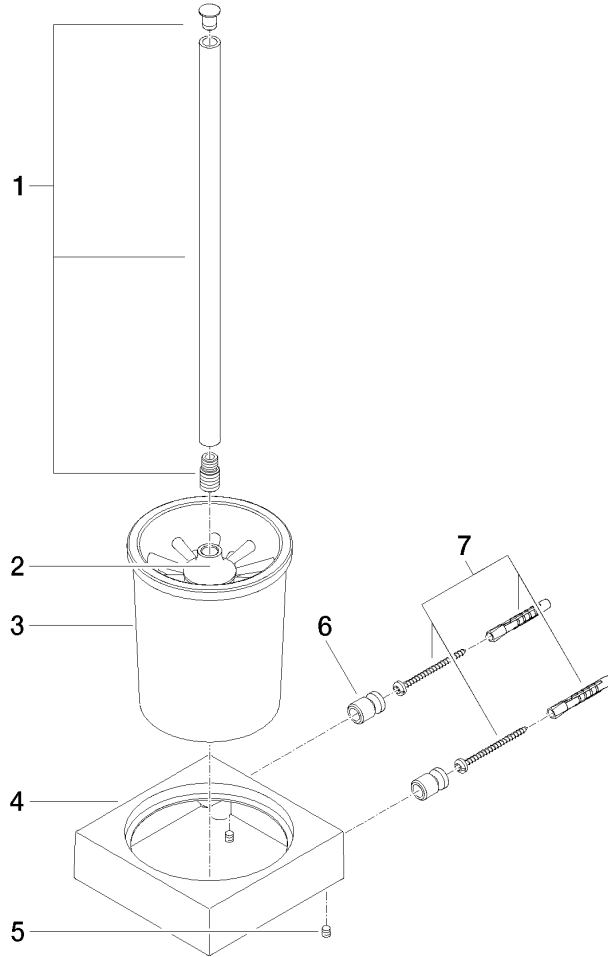

**Toilet brush set wall model - Brushed Durabross (23kt Gold)**

MEM

83 900 780

Fits: MEM, CL.1, CYO

- crystal glass brush holder, matte
- brush, matte black
- width 118mm
- height 415 mm
- 118mm projection

	Brushed Durabross (23kt Gold)	83 900 780-28
	Chrome	83 900 780-00
	Brushed Platinum	83 900 780-06
	Platinum	83 900 780-08
	Dark Chrome	83 900 780-19
	Brushed Champagne (22kt Gold)	83 900 780-46
	Champagne (22kt Gold)	83 900 780-47
	Brushed Dark Platinum	83 900 780-99

83 900 780

83 900 780

Parts for other finishes can be found here: [Chrome](#)

Toilet brush set wall model - Brushed Durabronz (23kt Gold)

MEM

83 900 780

**Spare parts list**

No.	Item Number	Name	Quantity used	Delivery time
	90 20 97 507 00-28	handle	9	20