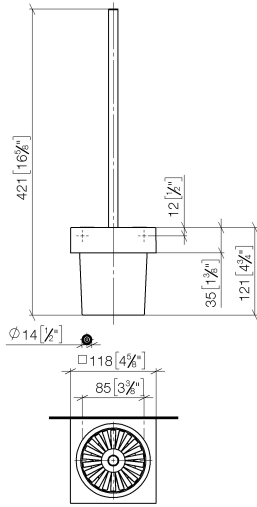

**Toilet brush set wall model - Brushed Durabross (23kt Gold)**

MEM

83 900 780

Fits: MEM, CL.1, CYO

- crystal glass brush holder, matte
- brush, matte black
- width 118mm
- height 415 mm
- 118mm projection

	Brushed Durabross (23kt Gold)	83 900 780-28
	Chrome	83 900 780-00
	Brushed Platinum	83 900 780-06
	Platinum	83 900 780-08
	Dark Chrome	83 900 780-19
	Brushed Champagne (22kt Gold)	83 900 780-46
	Champagne (22kt Gold)	83 900 780-47
	Brushed Dark Platinum	83 900 780-99

83 900 780

83 900 780

Parts for other finishes can be found here: [Chrome](#)

Toilet brush set wall model - Brushed Durabronz (23kt Gold)

MEM

83 900 780

**Spare parts list**

No.	Item Number	Name	Quantity used	Delivery time
	90 20 97 507 00-28	handle	9	20