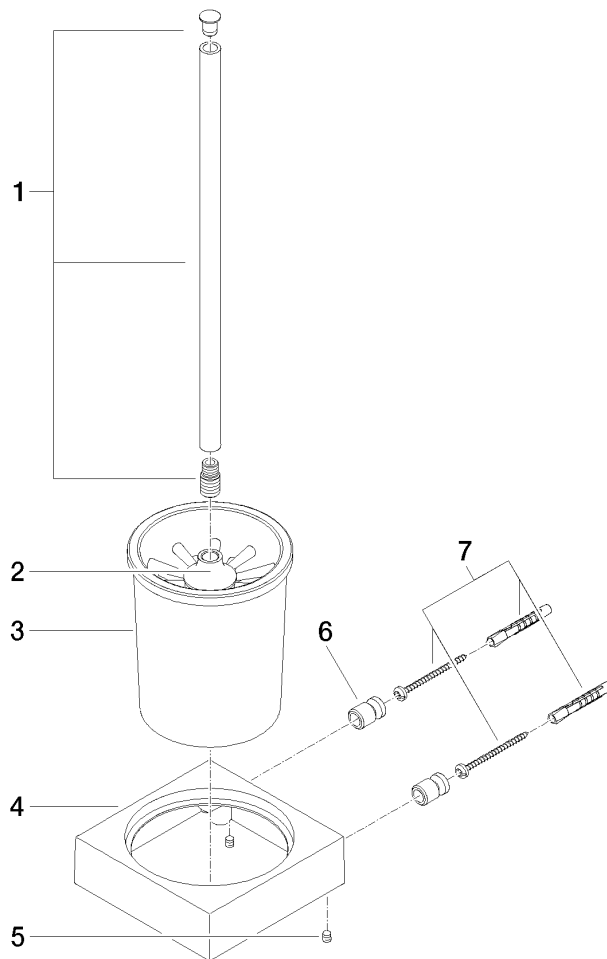

Toilet brush set wall model - Champagne (22kt Gold)

MEM

83 900 780

- crystal glass brush holder, matte
- brush, matte black
- width 118mm
- height 415 mm
- 118mm projection

Fits: MEM, CL.1, CYO

|   |                                |               |
|---|--------------------------------|---------------|
|  | Champagne (22kt Gold)          | 83 900 780-47 |
|  | Chrome                         | 83 900 780-00 |
|  | Brushed Platinum               | 83 900 780-06 |
|  | Platinum                       | 83 900 780-08 |
|  | Dark Chrome                    | 83 900 780-19 |
|  | Brushed Durabronze (23kt Gold) | 83 900 780-28 |
|  | Brushed Champagne (22kt Gold)  | 83 900 780-46 |
|  | Brushed Dark Platinum          | 83 900 780-99 |

83 900 780

83 900 780

Parts for other finishes can be found here: [Chrome](#)

### Spare parts list

| No. | Item Number        | Name       | Quantity used | Delivery time |
|-----|--------------------|------------|---------------|---------------|
| 1   | 90 20 97 507 00-47 | handle     | 1             | 60            |
| 2   | 90 18 50 601 00 90 | brush      | 1             | 2             |
| 3   | 90 90 04 008 00 82 | glass      | 1             | 2             |
| 4   | 08 23 01 505-47    | holder     | 1             | 60            |
| 5   | 90 31 11 004 00 90 | pin        | 2             | 2             |
| 6   | 08 17 20 726 90    | holder     | 2             | 2             |
| 7   | 05 17 20 726 02 90 | fixing set | 1             | 2             |