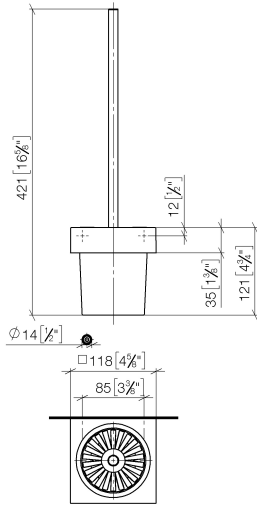

Toilet brush set wall model - Brushed Dark Platinum

MEM

83 900 780

Fits: MEM, CL.1, CYO

- crystal glass brush holder, matte
- brush, matte black
- width 118mm
- height 415 mm
- 118mm projection

	Brushed Dark Platinum	83 900 780-99
	Chrome	83 900 780-00
	Brushed Platinum	83 900 780-06
	Platinum	83 900 780-08
	Dark Chrome	83 900 780-19
	Brushed Durabross (23kt Gold)	83 900 780-28
	Brushed Champagne (22kt Gold)	83 900 780-46
	Champagne (22kt Gold)	83 900 780-47

83 900 780

83 900 780

Parts for other finishes can be found here: [Chrome](#)

Toilet brush set wall model - Brushed Dark Platinum

MEM

83 900 780

Spare parts list

No.	Item Number	Name	Quantity used	Delivery time
	90 20 97 507 00-99	handle	9	30