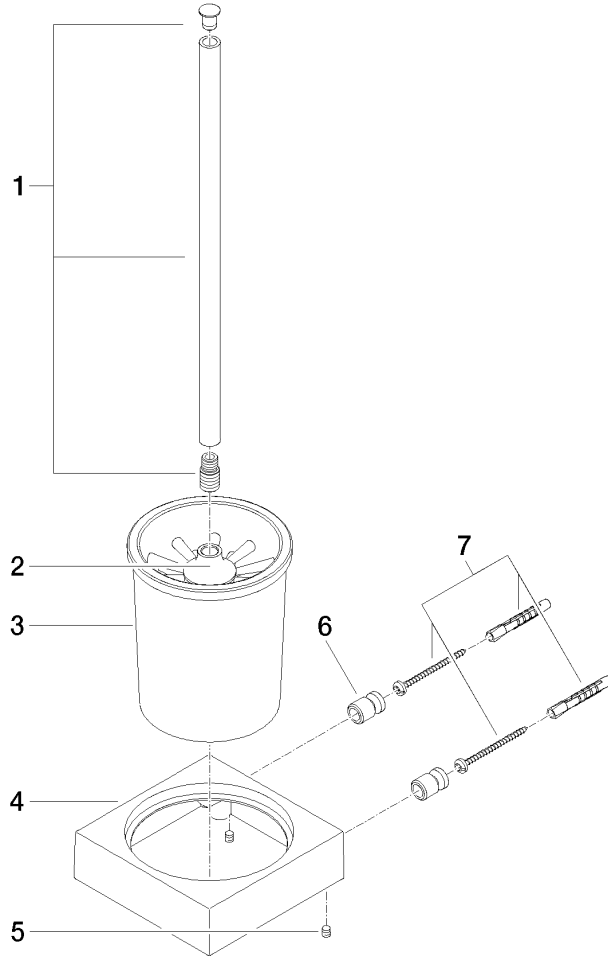

Toilet brush set wall model - Brushed Dark Platinum

MEM

83 900 780

Fits: MEM, CL.1, CYO

- crystal glass brush holder, matte
- brush, matte black
- width 118mm
- height 415 mm
- 118mm projection

	Brushed Dark Platinum	83 900 780-99
	Chrome	83 900 780-00
	Brushed Platinum	83 900 780-06
	Platinum	83 900 780-08
	Dark Chrome	83 900 780-19
	Brushed Durabross (23kt Gold)	83 900 780-28
	Brushed Champagne (22kt Gold)	83 900 780-46
	Champagne (22kt Gold)	83 900 780-47

83 900 780

83 900 780

Parts for other finishes can be found here: [Chrome](#)

Toilet brush set wall model - Brushed Dark Platinum

MEM

83 900 780

Spare parts list

No.	Item Number	Name	Quantity used	Delivery time
	90 20 97 507 00-99	handle	9	30