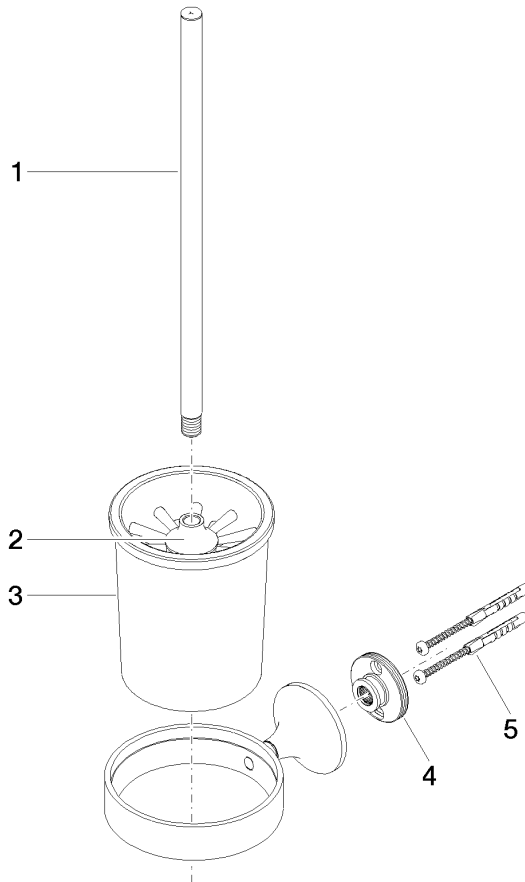

83 900 809

- crystal glass brush holder, matte
- brush, matte black
- width 110mm
- height 421 mm
- 158mm projection

	Brushed Platinum	83 900 809-06
	Chrome	83 900 809-00
	Platinum	83 900 809-08
	Dark Chrome	83 900 809-19
	Brushed Durabronze (23kt Gold)	83 900 809-28
	Brushed Bronze	83 900 809-42
	Brushed Champagne (22kt Gold)	83 900 809-46
	Champagne (22kt Gold)	83 900 809-47
	Brushed Dark Platinum	83 900 809-99

83 900 809

mm [inches]

83 900 809

Product version from 3/13/2017 to 8/29/2019

Product version from 8/29/2019

Parts for other
finishes can be found
here: Chrome

VAIA Toilet brush set wall model - Brushed Platinum

VAIA

83 900 809

Spare parts list

Product version from 3/13/2017 to 8/29/2019

Product version from 8/29/2019

No.	Item Number	Name	Quantity used	Delivery time
	90 20 97 507 00-06	handle	5	10