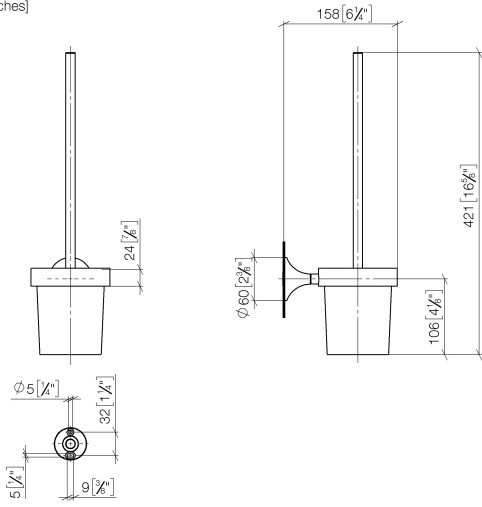

83 900 809

- crystal glass brush holder, matte
- brush, matte black
- width 110mm
- height 421 mm
- 158mm projection

	Brushed Platinum	83 900 809-06
	Chrome	83 900 809-00
	Platinum	83 900 809-08
	Dark Chrome	83 900 809-19
	Brushed Durabronze (23kt Gold)	83 900 809-28
	Brushed Bronze	83 900 809-42
	Brushed Champagne (22kt Gold)	83 900 809-46
	Champagne (22kt Gold)	83 900 809-47
	Brushed Dark Platinum	83 900 809-99

83 900 809

mm [inches]

83 900 809

Product version from 3/13/2017 to 8/29/2019

Product version from 8/29/2019

Parts for other
finishes can be found
here: Chrome

VAIA Toilet brush set wall model - Brushed Platinum

VAIA

83 900 809

Spare parts list

Product version from 3/13/2017 to 8/29/2019

Product version from 8/29/2019

No.	Item Number	Name	Quantity used	Delivery time
	90 20 97 507 00-06	handle	5	10