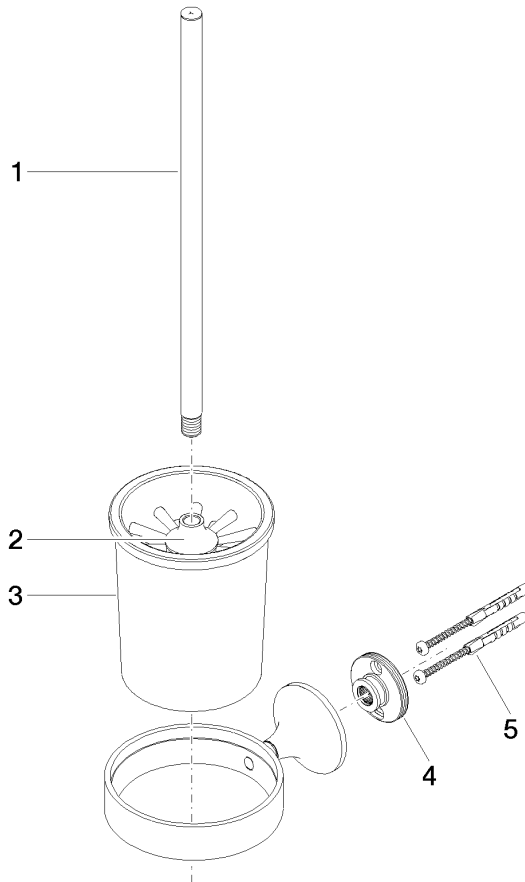

83 900 809

- crystal glass brush holder, matte
- brush, matte black
- width 110mm
- height 421 mm
- 158mm projection

	Platinum	83 900 809-08
	Chrome	83 900 809-00
	Brushed Platinum	83 900 809-06
	Dark Chrome	83 900 809-19
	Brushed Durabronze (23kt Gold)	83 900 809-28
	Brushed Bronze	83 900 809-42
	Brushed Champagne (22kt Gold)	83 900 809-46
	Champagne (22kt Gold)	83 900 809-47
	Brushed Dark Platinum	83 900 809-99

83 900 809

mm [inches]

83 900 809

Product version from 3/13/2017 to 8/29/2019

**Product version from 8/29/2019**

Parts for other  
finishes can be found  
here: [Chrome](#)

## VAIA Toilet brush set wall model - Platinum

VAIA

83 900 809

#### **Product version from 8/29/2019**

No.	Item Number	Name	Quantity used	Delivery time
	90 20 97 507 00-08	handle	5	40