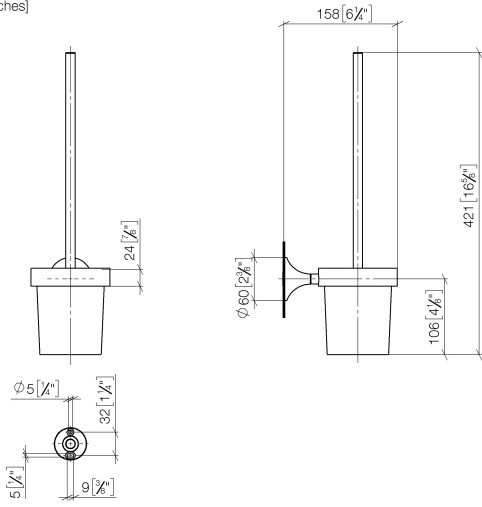

83 900 809

- crystal glass brush holder, matte
- brush, matte black
- width 110mm
- height 421 mm
- 158mm projection

	Platinum	83 900 809-08
	Chrome	83 900 809-00
	Brushed Platinum	83 900 809-06
	Dark Chrome	83 900 809-19
	Brushed Durabronze (23kt Gold)	83 900 809-28
	Brushed Bronze	83 900 809-42
	Brushed Champagne (22kt Gold)	83 900 809-46
	Champagne (22kt Gold)	83 900 809-47
	Brushed Dark Platinum	83 900 809-99

83 900 809

mm [inches]

83 900 809

Product version from 3/13/2017 to 8/29/2019

**Product version from 8/29/2019**

Parts for other  
finishes can be found  
here: [Chrome](#)

## VAIA Toilet brush set wall model - Platinum

VAIA

83 900 809

#### **Product version from 8/29/2019**

No.	Item Number	Name	Quantity used	Delivery time
	90 20 97 507 00-08	handle	5	40