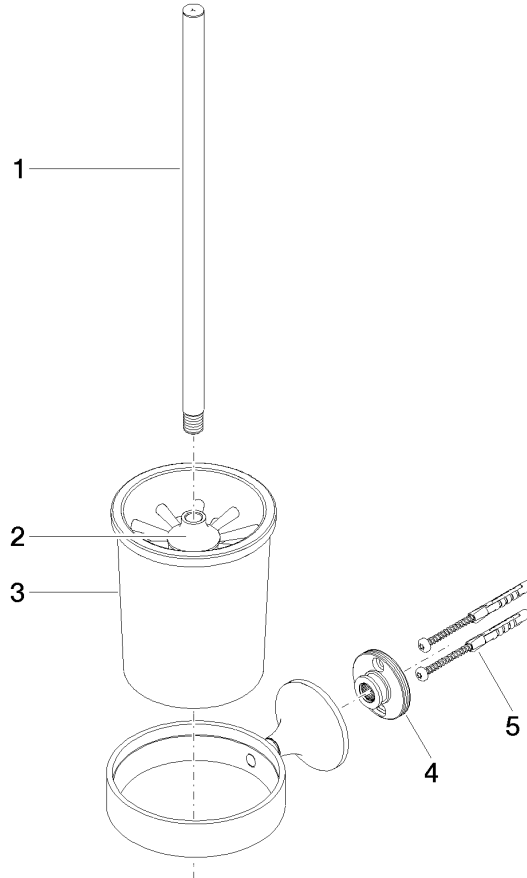

83 900 809

- crystal glass brush holder, matte
- brush, matte black
- width 110mm
- height 421 mm
- 158mm projection

	Dark Chrome	83 900 809-19
	Chrome	83 900 809-00
	Brushed Platinum	83 900 809-06
	Platinum	83 900 809-08
	Brushed Durabronze (23kt Gold)	83 900 809-28
	Brushed Bronze	83 900 809-42
	Brushed Champagne (22kt Gold)	83 900 809-46
	Champagne (22kt Gold)	83 900 809-47
	Brushed Dark Platinum	83 900 809-99

83 900 809

mm [inches]

83 900 809

Parts for other
finishes can be found
here: [Chrome](#)

83 900 809

Spare parts list