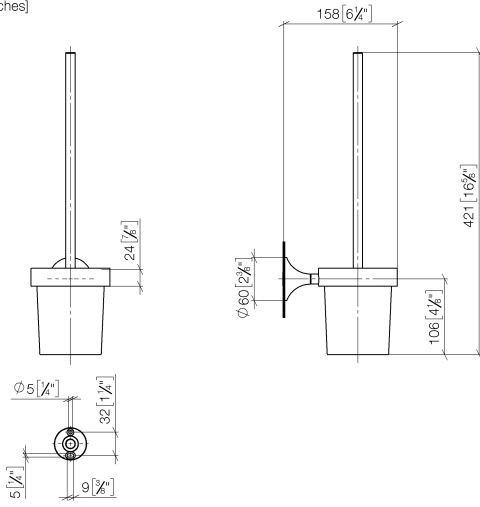

83 900 809

- crystal glass brush holder, matte
- brush, matte black
- width 110mm
- height 421 mm
- 158mm projection

	Dark Chrome	83 900 809-19
	Chrome	83 900 809-00
	Brushed Platinum	83 900 809-06
	Platinum	83 900 809-08
	Brushed Durabronze (23kt Gold)	83 900 809-28
	Brushed Bronze	83 900 809-42
	Brushed Champagne (22kt Gold)	83 900 809-46
	Champagne (22kt Gold)	83 900 809-47
	Brushed Dark Platinum	83 900 809-99

83 900 809

mm [inches]

83 900 809

Parts for other
finishes can be found
here: [Chrome](#)

83 900 809

Spare parts list