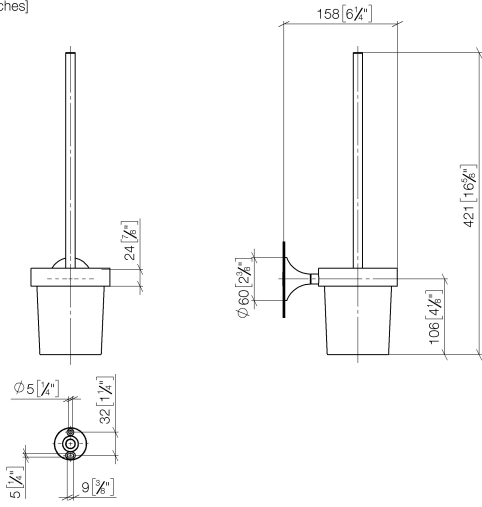

83 900 809

- crystal glass brush holder, matte
- brush, matte black
- width 110mm
- height 421 mm
- 158mm projection

	Brushed Durabronz (23kt Gold)	83 900 809-28
	Chrome	83 900 809-00
	Brushed Platinum	83 900 809-06
	Platinum	83 900 809-08
	Dark Chrome	83 900 809-19
	Brushed Bronze	83 900 809-42
	Brushed Champagne (22kt Gold)	83 900 809-46
	Champagne (22kt Gold)	83 900 809-47
	Brushed Dark Platinum	83 900 809-99

VAIA Toilet brush set wall model - Brushed Durabronz (23kt Gold)

VAIA

83 900 809

mm [inches]

83 900 809

Product version from 3/13/2017 to 8/29/2019

Product version from 8/29/2019

Parts for other
finishes can be found
here: Chrome

VAIA Toilet brush set wall model - Brushed Durabron (23kt Gold)

VAIA

83 900 809

Spare parts list

Product version from 3/13/2017 to 8/29/2019

Product version from 8/29/2019

No.	Item Number	Name	Quantity used	Delivery time
	90 20 97 507 00-28	handle	5	20