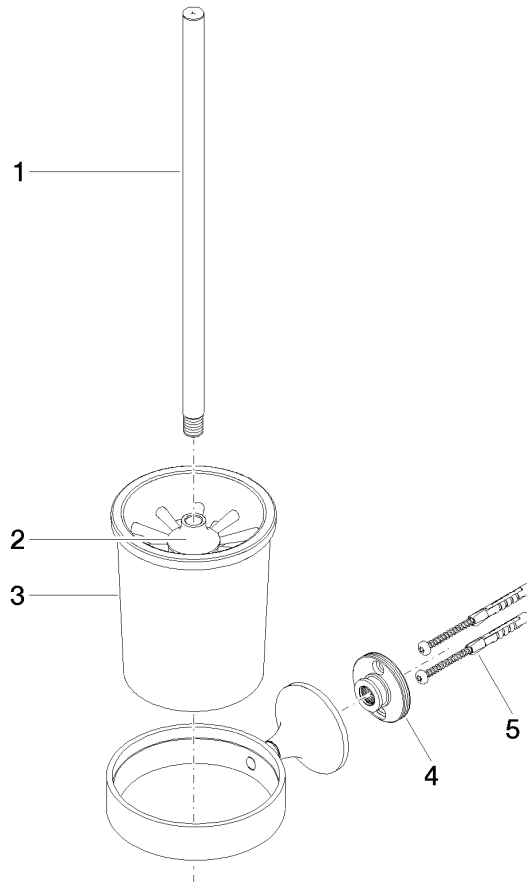

83 900 809

- crystal glass brush holder, matte
- brush, matte black
- width 110mm
- height 421 mm
- 158mm projection

	Brushed Durabronz (23kt Gold)	83 900 809-28
	Chrome	83 900 809-00
	Brushed Platinum	83 900 809-06
	Platinum	83 900 809-08
	Dark Chrome	83 900 809-19
	Brushed Bronze	83 900 809-42
	Brushed Champagne (22kt Gold)	83 900 809-46
	Champagne (22kt Gold)	83 900 809-47
	Brushed Dark Platinum	83 900 809-99

VAIA Toilet brush set wall model - Brushed Durabronz (23kt Gold)

VAIA

83 900 809

mm [inches]

83 900 809

Product version from 3/13/2017 to 8/29/2019

Product version from 8/29/2019

Parts for other
finishes can be found
here: Chrome

VAIA Toilet brush set wall model - Brushed Durabron (23kt Gold)

VAIA

83 900 809

Spare parts list

Product version from 3/13/2017 to 8/29/2019

Product version from 8/29/2019

No.	Item Number	Name	Quantity used	Delivery time
	90 20 97 507 00-28	handle	5	20