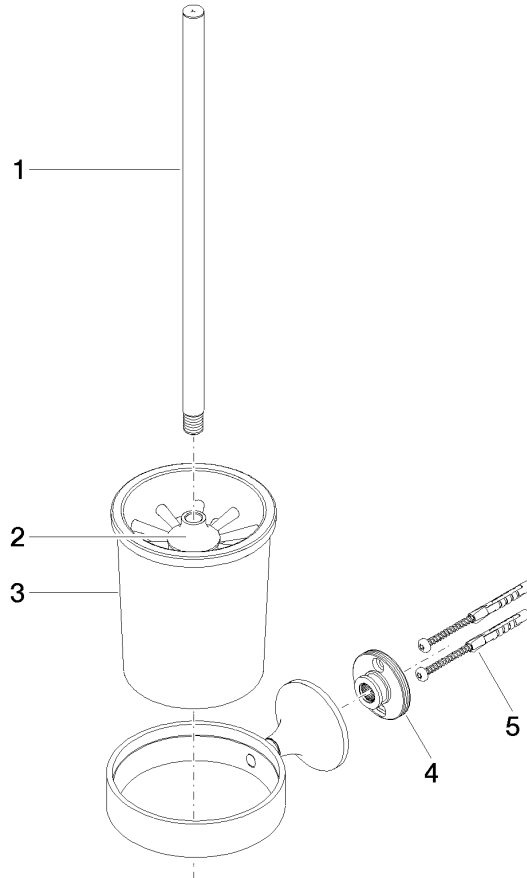

83 900 809

- crystal glass brush holder, matte
- brush, matte black
- width 110mm
- height 421 mm
- 158mm projection

	Brushed Bronze	83 900 809-42
	Chrome	83 900 809-00
	Brushed Platinum	83 900 809-06
	Platinum	83 900 809-08
	Dark Chrome	83 900 809-19
	Brushed Durabronze (23kt Gold)	83 900 809-28
	Brushed Champagne (22kt Gold)	83 900 809-46
	Champagne (22kt Gold)	83 900 809-47
	Brushed Dark Platinum	83 900 809-99

83 900 809

mm [inches]

83 900 809

**Product version from 8/29/2019**

Parts for other  
finishes can be found  
here: [Chrome](#)

VAIA Toilet brush set wall model - Brushed Bronze

VAIA

83 900 809

**Spare parts list**

**Product version from 8/29/2019**

No.	Item Number	Name	Quantity used	Delivery time
	90 20 97 507 00-42	handle	5	30