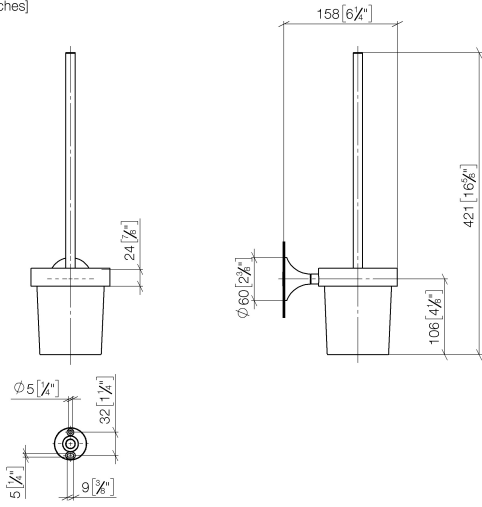

83 900 809

- crystal glass brush holder, matte
- brush, matte black
- width 110mm
- height 421 mm
- 158mm projection

	Brushed Bronze	83 900 809-42
	Chrome	83 900 809-00
	Brushed Platinum	83 900 809-06
	Platinum	83 900 809-08
	Dark Chrome	83 900 809-19
	Brushed Durabronze (23kt Gold)	83 900 809-28
	Brushed Champagne (22kt Gold)	83 900 809-46
	Champagne (22kt Gold)	83 900 809-47
	Brushed Dark Platinum	83 900 809-99

83 900 809

mm [inches]

83 900 809

**Product version from 8/29/2019**

Parts for other  
finishes can be found  
here: [Chrome](#)

VAIA Toilet brush set wall model - Brushed Bronze

VAIA

83 900 809

**Spare parts list**

**Product version from 8/29/2019**

No.	Item Number	Name	Quantity used	Delivery time
	90 20 97 507 00-42	handle	5	30