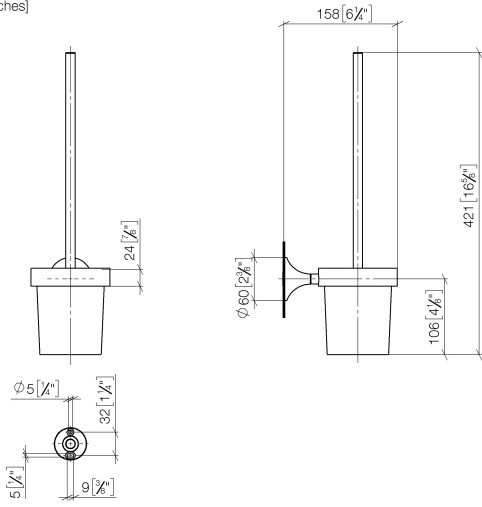

83 900 809

- crystal glass brush holder, matte
- brush, matte black
- width 110mm
- height 421 mm
- 158mm projection

	Brushed Champagne (22kt Gold)	83 900 809-46
	Chrome	83 900 809-00
	Brushed Platinum	83 900 809-06
	Platinum	83 900 809-08
	Dark Chrome	83 900 809-19
	Brushed Durabronze (23kt Gold)	83 900 809-28
	Brushed Bronze	83 900 809-42
	Champagne (22kt Gold)	83 900 809-47
	Brushed Dark Platinum	83 900 809-99

83 900 809

mm [inches]

83 900 809

Product version from 8/29/2019

Parts for other
finishes can be found
here: [Chrome](#)

VAIA Toilet brush set wall model - Brushed Champagne (22kt Gold)

VAIA

83 900 809

Spare parts list

Product version from 8/29/2019

No.	Item Number	Name	Quantity used	Delivery time
	90 20 97 507 00-46	handle	5	30