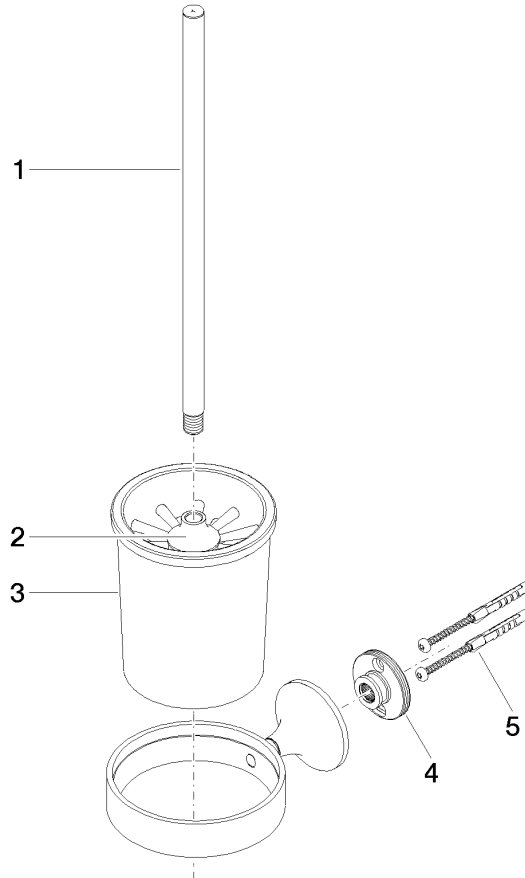

83 900 809

- crystal glass brush holder, matte
- brush, matte black
- width 110mm
- height 421 mm
- 158mm projection

	Brushed Champagne (22kt Gold)	83 900 809-46
	Chrome	83 900 809-00
	Brushed Platinum	83 900 809-06
	Platinum	83 900 809-08
	Dark Chrome	83 900 809-19
	Brushed Durabronze (23kt Gold)	83 900 809-28
	Brushed Bronze	83 900 809-42
	Champagne (22kt Gold)	83 900 809-47
	Brushed Dark Platinum	83 900 809-99

83 900 809

mm [inches]

83 900 809

Product version from 8/29/2019

Parts for other
finishes can be found
here: [Chrome](#)

VAIA Toilet brush set wall model - Brushed Champagne (22kt Gold)

VAIA

83 900 809

Spare parts list

Product version from 8/29/2019

No.	Item Number	Name	Quantity used	Delivery time
	90 20 97 507 00-46	handle	5	30