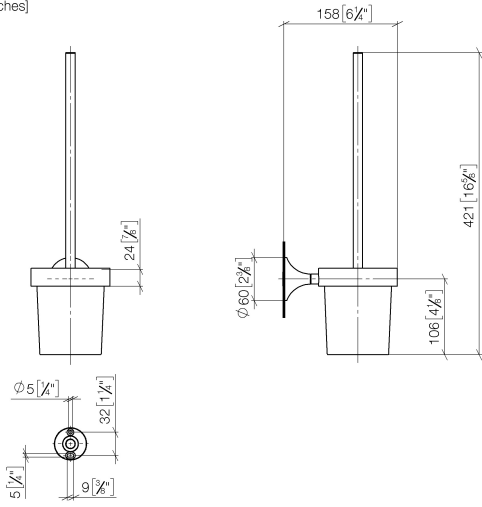

83 900 809

- crystal glass brush holder, matte
- brush, matte black
- width 110mm
- height 421 mm
- 158mm projection

	Champagne (22kt Gold)	83 900 809-47
	Chrome	83 900 809-00
	Brushed Platinum	83 900 809-06
	Platinum	83 900 809-08
	Dark Chrome	83 900 809-19
	Brushed Durabronze (23kt Gold)	83 900 809-28
	Brushed Bronze	83 900 809-42
	Brushed Champagne (22kt Gold)	83 900 809-46
	Brushed Dark Platinum	83 900 809-99

83 900 809

mm [inches]

83 900 809

Product version from 8/29/2019

Parts for other
finishes can be found
here: [Chrome](#)

VAIA Toilet brush set wall model - Champagne (22kt Gold)

VAIA

83 900 809

Spare parts list

Product version from 8/29/2019

No.	Item Number	Name	Quantity used	Delivery time
	90 20 97 507 00-47	handle	5	60