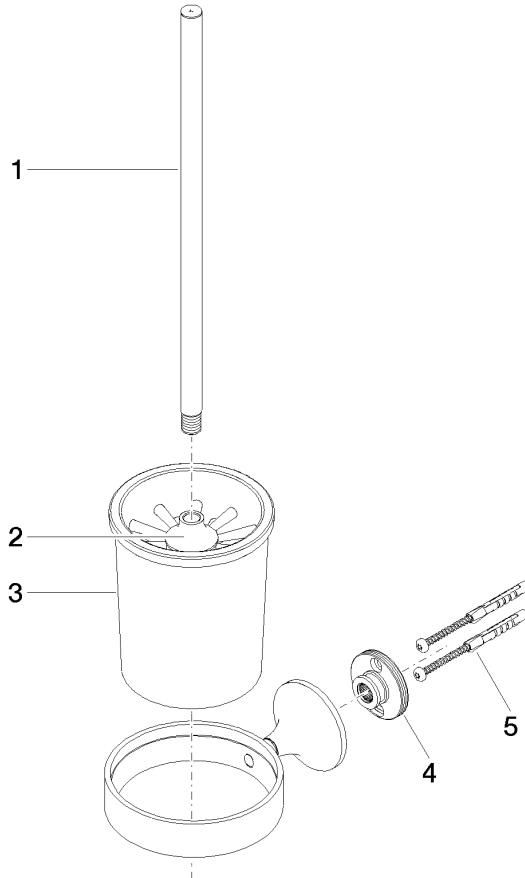

83 900 809

- crystal glass brush holder, matte
- brush, matte black
- width 110mm
- height 421 mm
- 158mm projection

	Champagne (22kt Gold)	83 900 809-47
	Chrome	83 900 809-00
	Brushed Platinum	83 900 809-06
	Platinum	83 900 809-08
	Dark Chrome	83 900 809-19
	Brushed Durabronze (23kt Gold)	83 900 809-28
	Brushed Bronze	83 900 809-42
	Brushed Champagne (22kt Gold)	83 900 809-46
	Brushed Dark Platinum	83 900 809-99

83 900 809

mm [inches]

83 900 809

Product version from 8/29/2019

Parts for other
finishes can be found
here: [Chrome](#)

VAIA Toilet brush set wall model - Champagne (22kt Gold)

VAIA

83 900 809

Spare parts list

Product version from 8/29/2019

No.	Item Number	Name	Quantity used	Delivery time
	90 20 97 507 00-47	handle	5	60