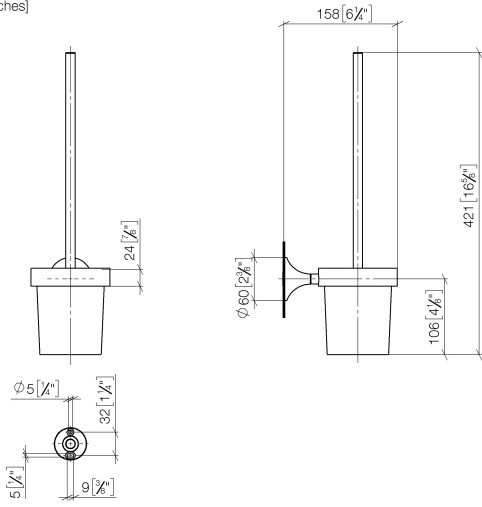

83 900 809

- crystal glass brush holder, matte
- brush, matte black
- width 110mm
- height 421 mm
- 158mm projection

| | | |
|---|--------------------------------|---------------|
|  | Brushed Dark Platinum | 83 900 809-99 |
|  | Chrome | 83 900 809-00 |
|  | Brushed Platinum | 83 900 809-06 |
|  | Platinum | 83 900 809-08 |
|  | Dark Chrome | 83 900 809-19 |
|  | Brushed Durabronze (23kt Gold) | 83 900 809-28 |
|  | Brushed Bronze | 83 900 809-42 |
|  | Brushed Champagne (22kt Gold) | 83 900 809-46 |
|  | Champagne (22kt Gold) | 83 900 809-47 |

83 900 809

mm [inches]

83 900 809

Product version from 3/13/2017 to 8/29/2019

Product version from 8/29/2019

Parts for other
finishes can be found
here: [Chrome](#)

VAIA Toilet brush set wall model - Brushed Dark Platinum