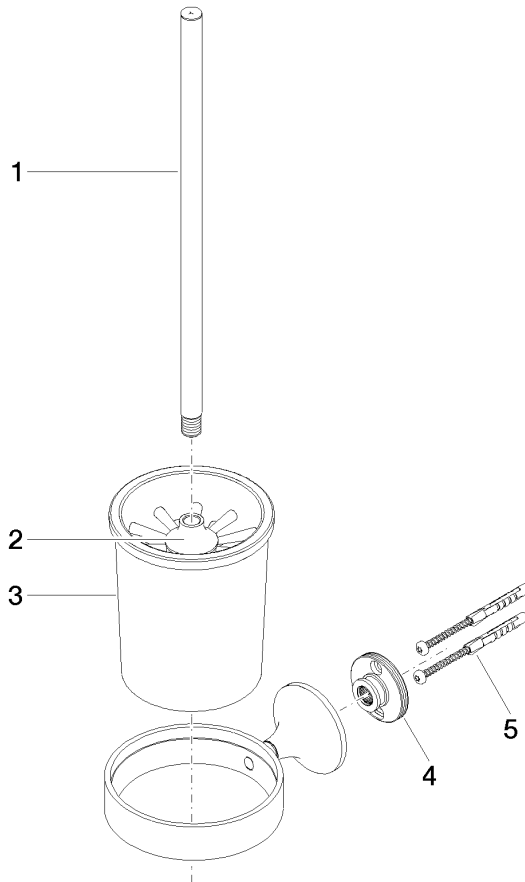

83 900 809

- crystal glass brush holder, matte
- brush, matte black
- width 110mm
- height 421 mm
- 158mm projection

| | | |
|---|--------------------------------|---------------|
|  | Brushed Dark Platinum | 83 900 809-99 |
|  | Chrome | 83 900 809-00 |
|  | Brushed Platinum | 83 900 809-06 |
|  | Platinum | 83 900 809-08 |
|  | Dark Chrome | 83 900 809-19 |
|  | Brushed Durabronze (23kt Gold) | 83 900 809-28 |
|  | Brushed Bronze | 83 900 809-42 |
|  | Brushed Champagne (22kt Gold) | 83 900 809-46 |
|  | Champagne (22kt Gold) | 83 900 809-47 |

83 900 809

mm [inches]

83 900 809

Product version from 3/13/2017 to 8/29/2019

Product version from 8/29/2019

Parts for other
finishes can be found
here: [Chrome](#)

VAIA Toilet brush set wall model - Brushed Dark Platinum