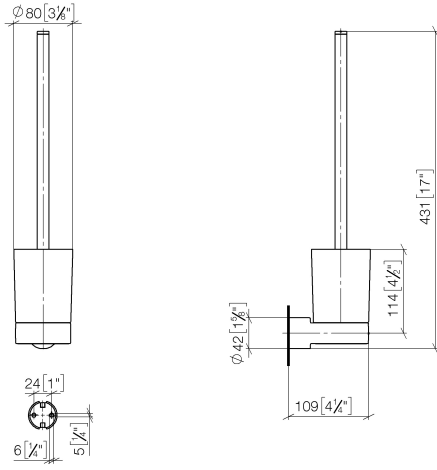

Toilet brush set wall model - Chrome

83 900 832

- crystal glass brush holder, matte
- brush, matte black
- width 80mm
- height 430 mm
- 111mm projection

 Chrome

83 900 832-00

 Soft Black

83 900 832-69

Toilet brush set wall model - Chrome

83 900 832

mm [inches]

Toilet brush set wall model - Chrome

83 900 832

Parts for other
finishes can be found
here: [Soft Black](#)

Spare parts list

No.	Item Number	Name	Quantity used	Delivery time
1	05 30 31 025 00 90	fixing set	1	2