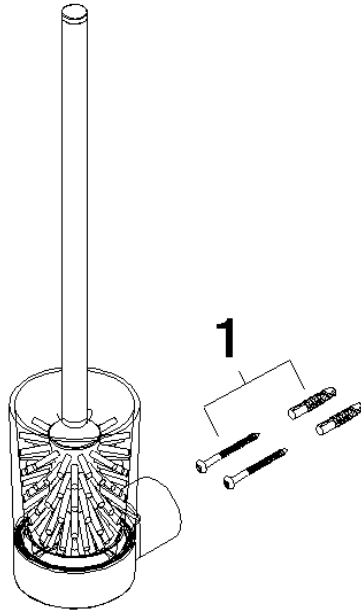

Toilet brush set wall model - Chrome

83 900 832

- crystal glass brush holder, matte
- brush, matte black
- width 80mm
- height 430 mm
- 111mm projection

 Chrome

83 900 832-00

 Soft Black

83 900 832-69

Toilet brush set wall model - Chrome

83 900 832

mm [inches]

Toilet brush set wall model - Chrome

83 900 832

Parts for other
finishes can be found
here: [Soft Black](#)

Spare parts list

No.	Item Number	Name	Quantity used	Delivery time
1	05 30 31 025 00 90	fixing set	1	2