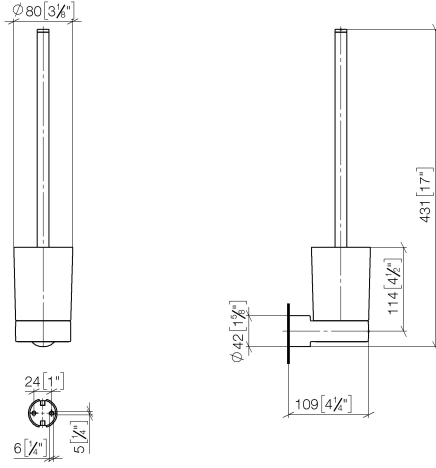

Toilet brush set wall model - Soft Black

83 900 832

- crystal glass brush holder, matte
- brush, matte black
- width 80mm
- height 430 mm
- 111mm projection

	Soft Black	83 900 832-69
	Chrome	83 900 832-00

Toilet brush set wall model - Soft Black

83 900 832

mm [inches]

Toilet brush set wall model - Soft Black

83 900 832

Product version from 1/1/2023

Parts for other
finishes can be found
here: [Chrome](#)

Toilet brush set wall model - Soft Black

83 900 832

Spare parts list

Product version from 1/1/2023

No.	Item Number	Name	Quantity used	Delivery time
	05 30 31 025 00 90	fixing set	1	2