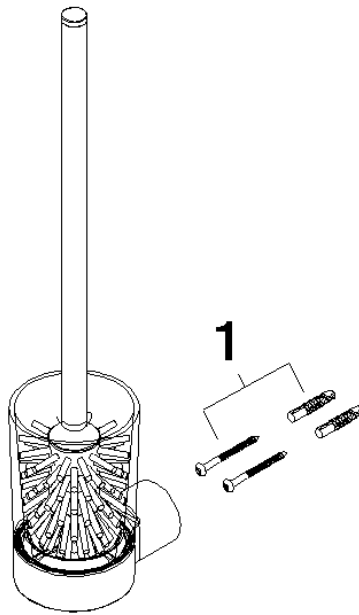

Toilet brush set wall model - Soft Black

83 900 832

- crystal glass brush holder, matte
- brush, matte black
- width 80mm
- height 430 mm
- 111mm projection

	Soft Black	83 900 832-69
	Chrome	83 900 832-00

Toilet brush set wall model - Soft Black

83 900 832

mm [inches]

Toilet brush set wall model - Soft Black

83 900 832

Product version from 1/1/2023

Parts for other
finishes can be found
here: [Chrome](#)

Toilet brush set wall model - Soft Black

83 900 832

Spare parts list

Product version from 1/1/2023

No.	Item Number	Name	Quantity used	Delivery time
	05 30 31 025 00 90	fixing set	1	2