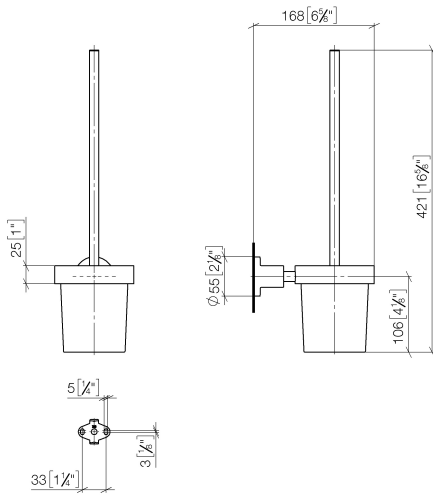

83 900 892

- crystal glass brush holder, matte
- brush, matte black
- width 110mm
- height 415 mm
- 180mm projection

	Brushed Platinum	83 900 892-06
	Chrome	83 900 892-00
	Platinum	83 900 892-08
	Dark Chrome	83 900 892-19
	Brushed Durabronze (23kt Gold)	83 900 892-28
	Matte Black	83 900 892-33
	Brushed Bronze	83 900 892-42
	Brushed Champagne (22kt Gold)	83 900 892-46
	Champagne (22kt Gold)	83 900 892-47
	Brushed Chrome	83 900 892-93
	Brushed Dark Platinum	83 900 892-99

83 900 892

mm [inches]

83 900 892

Product version from 4/1/2024

Parts for other finishes can be found here: [Chrome](#)

TARA Toilet brush set wall model - Brushed Platinum

TARA

83 900 892

Spare parts list

Product version from 4/1/2024

No.	Item Number	Name	Quantity used	Delivery time
	90 20 97 507 00-06	handle	11	10