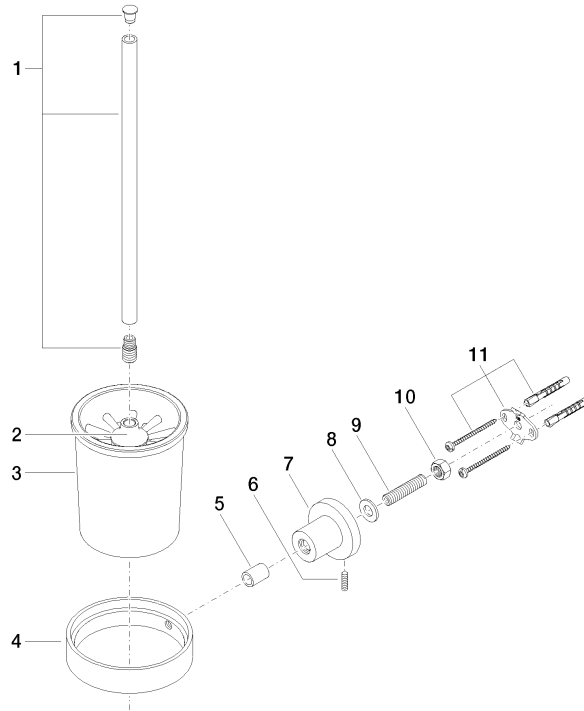

83 900 892

- crystal glass brush holder, matte
- brush, matte black
- width 110mm
- height 415 mm
- 180mm projection

	Brushed Platinum	83 900 892-06
	Chrome	83 900 892-00
	Platinum	83 900 892-08
	Dark Chrome	83 900 892-19
	Brushed Durabronze (23kt Gold)	83 900 892-28
	Matte Black	83 900 892-33
	Brushed Bronze	83 900 892-42
	Brushed Champagne (22kt Gold)	83 900 892-46
	Champagne (22kt Gold)	83 900 892-47
	Brushed Chrome	83 900 892-93
	Brushed Dark Platinum	83 900 892-99

83 900 892

mm [inches]

83 900 892

Product version from 4/1/2024

Parts for other finishes can be found here: [Chrome](#)

TARA Toilet brush set wall model - Brushed Platinum

TARA

83 900 892

Spare parts list

Product version from 4/1/2024

No.	Item Number	Name	Quantity used	Delivery time
	90 20 97 507 00-06	handle	11	10