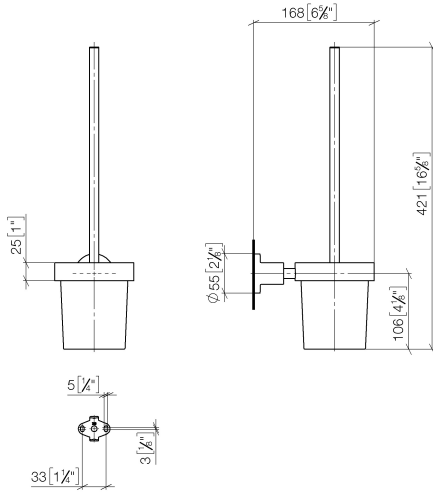

83 900 892

- crystal glass brush holder, matte
- brush, matte black
- width 110mm
- height 415 mm
- 180mm projection

	Matte Black	83 900 892-33
	Chrome	83 900 892-00
	Brushed Platinum	83 900 892-06
	Platinum	83 900 892-08
	Dark Chrome	83 900 892-19
	Brushed Durabronze (23kt Gold)	83 900 892-28
	Brushed Bronze	83 900 892-42
	Brushed Champagne (22kt Gold)	83 900 892-46
	Champagne (22kt Gold)	83 900 892-47
	Brushed Chrome	83 900 892-93
	Brushed Dark Platinum	83 900 892-99

83 900 892

mm [inches]

83 900 892

Product version from 4/1/2024

Parts for other finishes can be found here: [Chrome](#)

83 900 892

Spare parts list

Product version from 4/1/2024

No.	Item Number	Name	Quantity used	Delivery time
	90 20 97 507 00-33	handle	11	30