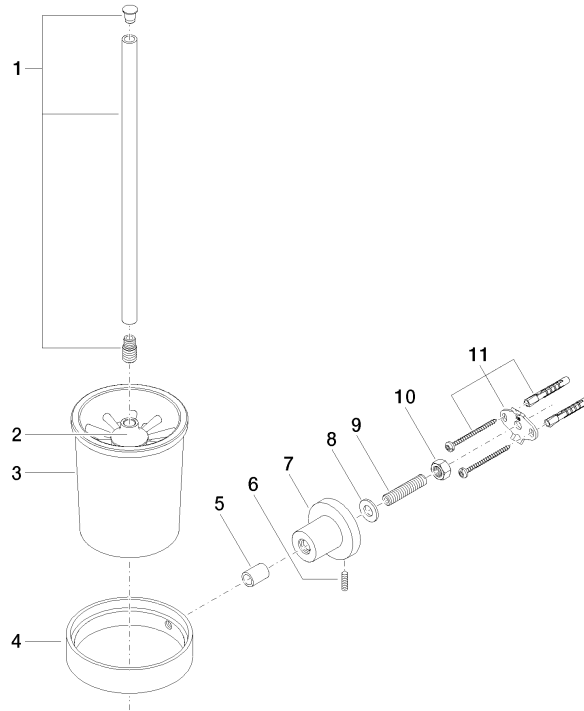

83 900 892

- crystal glass brush holder, matte
- brush, matte black
- width 110mm
- height 415 mm
- 180mm projection

	Matte Black	83 900 892-33
	Chrome	83 900 892-00
	Brushed Platinum	83 900 892-06
	Platinum	83 900 892-08
	Dark Chrome	83 900 892-19
	Brushed Durabronze (23kt Gold)	83 900 892-28
	Brushed Bronze	83 900 892-42
	Brushed Champagne (22kt Gold)	83 900 892-46
	Champagne (22kt Gold)	83 900 892-47
	Brushed Chrome	83 900 892-93
	Brushed Dark Platinum	83 900 892-99

83 900 892

mm [inches]

83 900 892

Product version from 4/1/2024

Parts for other finishes can be found here: [Chrome](#)

83 900 892

Spare parts list

Product version from 4/1/2024

No.	Item Number	Name	Quantity used	Delivery time
	90 20 97 507 00-33	handle	11	30