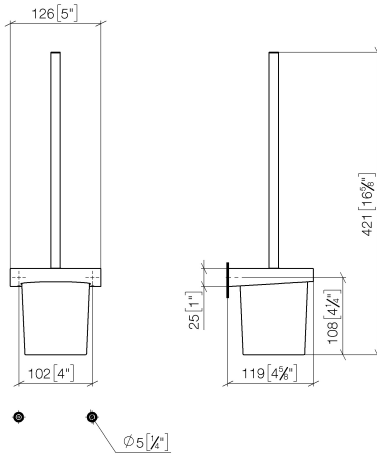

Toilet brush set wall model - Brushed Platinum

CL.1

83 900 970

- crystal glass
- brush, matte black
- width 126mm
- height 415 mm
- 120mm projection

Fits: CL.1, LISSÉ, META

	Brushed Platinum	83 900 970-06
	Chrome	83 900 970-00
	Dark Chrome	83 900 970-19
	Light Gold	83 900 970-26
	Brushed Light Gold	83 900 970-27
	Brushed Durabronze (23kt Gold)	83 900 970-28
	Matte Black	83 900 970-33
	Brushed Bronze	83 900 970-42
	Brushed Champagne (22kt Gold)	83 900 970-46
	Champagne (22kt Gold)	83 900 970-47
	Brushed Chrome	83 900 970-93
	Brushed Dark Platinum	83 900 970-99

83 900 970

mm [inches]

83 900 970

Parts for other finishes can be found here: [Chrome](#)

Spare parts list

No.	Item Number	Name	Quantity used	Delivery time
1	90 20 97 507 00-06	handle	1	10
2	90 18 50 601 00 90	brush	1	2
3	90 90 04 008 00 82	glass	1	2
4	08 17 97 506-06	holder	1	10
5	90 31 11 030 00 90	pin	2	2
6	05 17 20 726 02 90	fixing set	1	2
7	08 17 20 726 90	holder	2	2