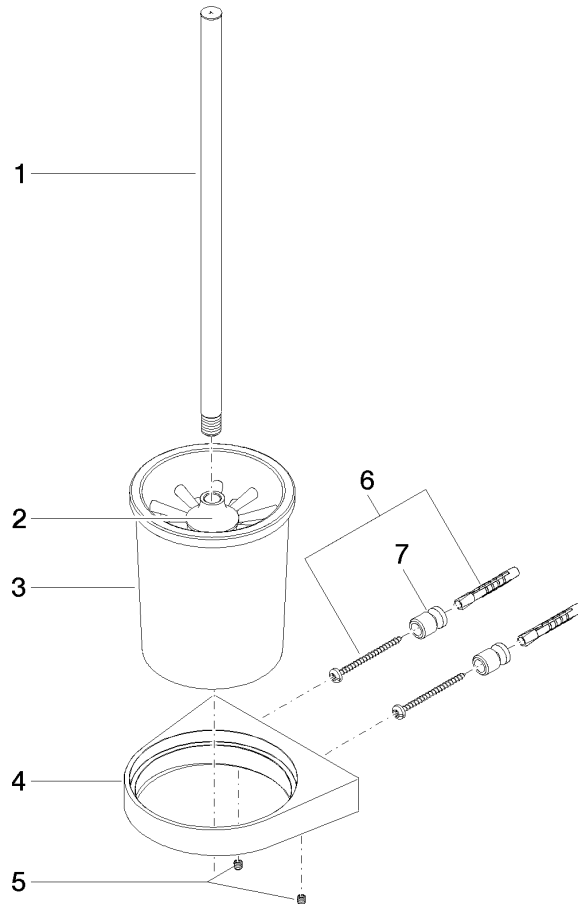

Toilet brush set wall model - Brushed Platinum

CL.1

83 900 970

- crystal glass
- brush, matte black
- width 126mm
- height 415 mm
- 120mm projection

Fits: CL.1, LISSÉ, META

	Brushed Platinum	83 900 970-06
	Chrome	83 900 970-00
	Dark Chrome	83 900 970-19
	Light Gold	83 900 970-26
	Brushed Light Gold	83 900 970-27
	Brushed Durabronze (23kt Gold)	83 900 970-28
	Matte Black	83 900 970-33
	Brushed Bronze	83 900 970-42
	Brushed Champagne (22kt Gold)	83 900 970-46
	Champagne (22kt Gold)	83 900 970-47
	Brushed Chrome	83 900 970-93
	Brushed Dark Platinum	83 900 970-99

83 900 970

mm [inches]

83 900 970

Parts for other finishes can be found here: [Chrome](#)

Spare parts list

No.	Item Number	Name	Quantity used	Delivery time
1	90 20 97 507 00-06	handle	1	10
2	90 18 50 601 00 90	brush	1	2
3	90 90 04 008 00 82	glass	1	2
4	08 17 97 506-06	holder	1	10
5	90 31 11 030 00 90	pin	2	2
6	05 17 20 726 02 90	fixing set	1	2
7	08 17 20 726 90	holder	2	2