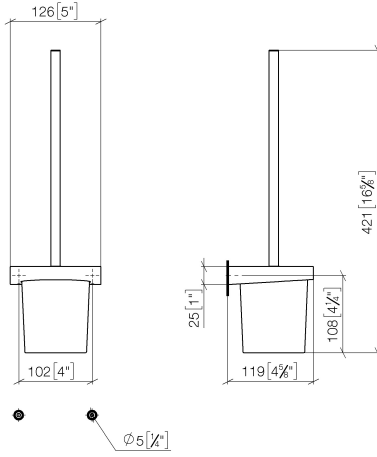

83 900 970

- crystal glass
- brush, matte black
- width 126mm
- height 415 mm
- 120mm projection

Fits: CL.1, LISSÉ, META

	Dark Chrome	83 900 970-19
	Chrome	83 900 970-00
	Brushed Platinum	83 900 970-06
	Light Gold	83 900 970-26
	Brushed Light Gold	83 900 970-27
	Brushed Durabronze (23kt Gold)	83 900 970-28
	Matte Black	83 900 970-33
	Brushed Bronze	83 900 970-42
	Brushed Champagne (22kt Gold)	83 900 970-46
	Champagne (22kt Gold)	83 900 970-47
	Brushed Chrome	83 900 970-93
	Brushed Dark Platinum	83 900 970-99

83 900 970

mm [inches]

83 900 970

Parts for other
finishes can be found
here: [Chrome](#)