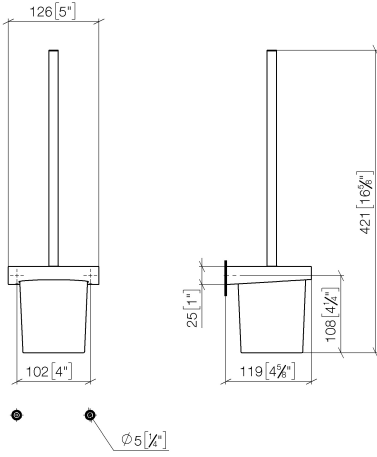

Toilet brush set wall model - Light Gold

CL.1

83 900 970

- crystal glass
- brush, matte black
- width 126mm
- height 415 mm
- 120mm projection

Fits: CL.1, LISSÉ, META

	Light Gold	83 900 970-26
	Chrome	83 900 970-00
	Brushed Platinum	83 900 970-06
	Dark Chrome	83 900 970-19
	Brushed Light Gold	83 900 970-27
	Brushed Durabronze (23kt Gold)	83 900 970-28
	Matte Black	83 900 970-33
	Brushed Bronze	83 900 970-42
	Brushed Champagne (22kt Gold)	83 900 970-46
	Champagne (22kt Gold)	83 900 970-47
	Brushed Chrome	83 900 970-93
	Brushed Dark Platinum	83 900 970-99

83 900 970

mm [inches]

83 900 970

Product version from 7/1/2023

Parts for other finishes can be found here: [Chrome](#)

Toilet brush set wall model - Light Gold

CL.1

83 900 970

Spare parts list

Product version from 7/1/2023

No.	Item Number	Name	Quantity used	Delivery time
	90 20 97 507 00-26	handle	9	30