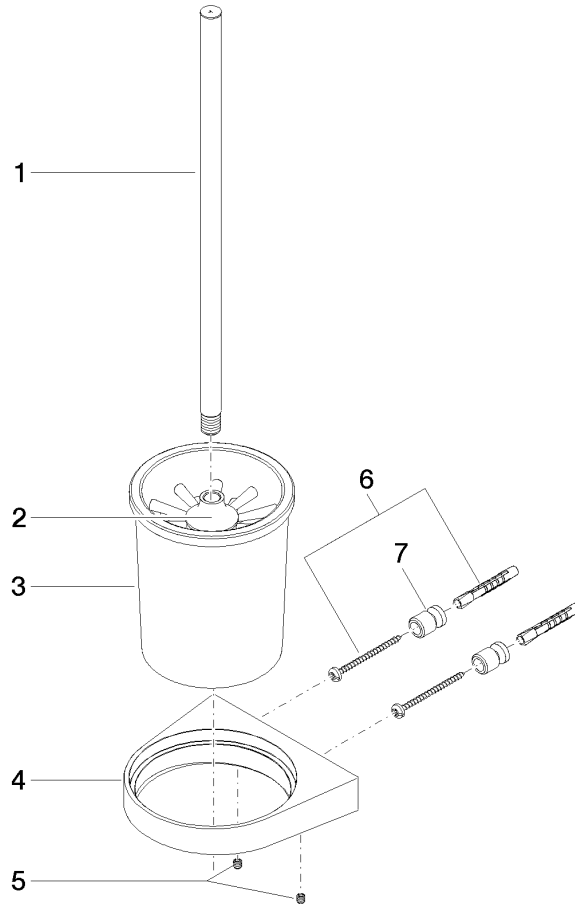

Toilet brush set wall model - Brushed Light Gold

CL.1

83 900 970

- crystal glass
- brush, matte black
- width 126mm
- height 415 mm
- 120mm projection

Fits: CL.1, LISSÉ, META

	Brushed Light Gold	83 900 970-27
	Chrome	83 900 970-00
	Brushed Platinum	83 900 970-06
	Dark Chrome	83 900 970-19
	Light Gold	83 900 970-26
	Brushed Durabronze (23kt Gold)	83 900 970-28
	Matte Black	83 900 970-33
	Brushed Bronze	83 900 970-42
	Brushed Champagne (22kt Gold)	83 900 970-46
	Champagne (22kt Gold)	83 900 970-47
	Brushed Chrome	83 900 970-93
	Brushed Dark Platinum	83 900 970-99

83 900 970

mm [inches]

83 900 970

Product version from 7/1/2023

Parts for other finishes can be found here: [Chrome](#)

Toilet brush set wall model - Brushed Light Gold

CL.1

83 900 970

Spare parts list

Product version from 7/1/2023

No.	Item Number	Name	Quantity used	Delivery time
	90 20 97 507 00-27	handle	9	30