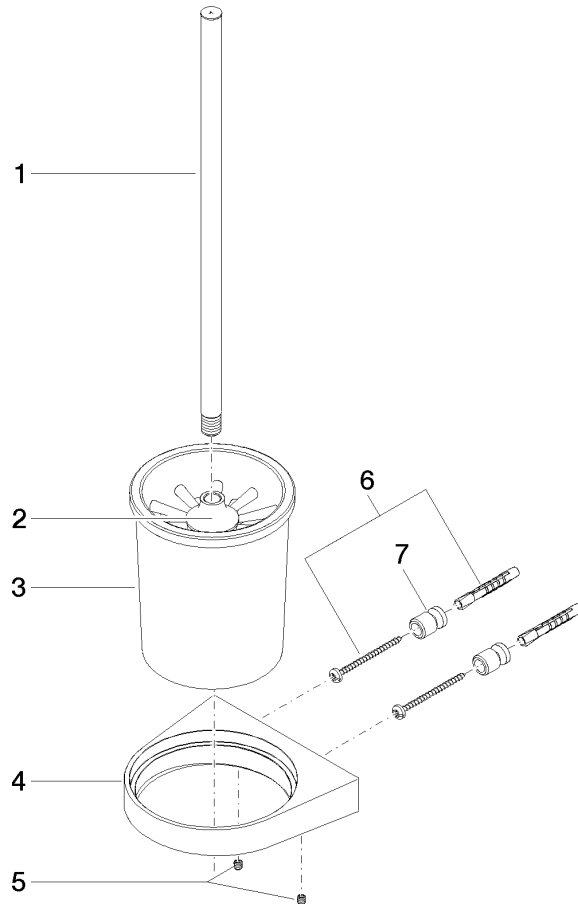

83 900 970

Fits: CL.1, LISSÉ, META

- crystal glass
- brush, matte black
- width 126mm
- height 415 mm
- 120mm projection

| | | |
|---|--------------------------------|---------------|
|  | Brushed Durabronze (23kt Gold) | 83 900 970-28 |
|  | Chrome | 83 900 970-00 |
|  | Brushed Platinum | 83 900 970-06 |
|  | Dark Chrome | 83 900 970-19 |
|  | Light Gold | 83 900 970-26 |
|  | Brushed Light Gold | 83 900 970-27 |
|  | Matte Black | 83 900 970-33 |
|  | Brushed Bronze | 83 900 970-42 |
|  | Brushed Champagne (22kt Gold) | 83 900 970-46 |
|  | Champagne (22kt Gold) | 83 900 970-47 |
|  | Brushed Chrome | 83 900 970-93 |
|  | Brushed Dark Platinum | 83 900 970-99 |

83 900 970

mm [inches]

83 900 970

Parts for other finishes can be found here: [Chrome](#)

Spare parts list

| No. | Item Number | Name | Quantity used | Delivery time |
|-----|--------------------|------------|---------------|---------------|
| 1 | 90 20 97 507 00-28 | handle | 1 | 20 |
| 2 | 90 18 50 601 00 90 | brush | 1 | 2 |
| 3 | 90 90 04 008 00 82 | glass | 1 | 2 |
| 4 | 08 17 97 506-28 | holder | 1 | 20 |
| 5 | 90 31 11 030 00 90 | pin | 2 | 2 |
| 6 | 05 17 20 726 02 90 | fixing set | 1 | 2 |
| 7 | 08 17 20 726 90 | holder | 2 | 2 |