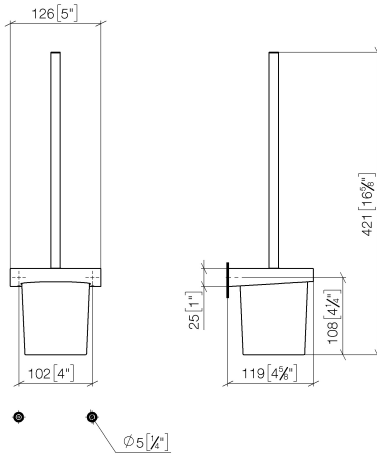

83 900 970

Fits: CL.1, LISSÉ, META

- crystal glass
- brush, matte black
- width 126mm
- height 415 mm
- 120mm projection

| | | |
|---|--------------------------------|---------------|
|  | Brushed Durabronze (23kt Gold) | 83 900 970-28 |
|  | Chrome | 83 900 970-00 |
|  | Brushed Platinum | 83 900 970-06 |
|  | Dark Chrome | 83 900 970-19 |
|  | Light Gold | 83 900 970-26 |
|  | Brushed Light Gold | 83 900 970-27 |
|  | Matte Black | 83 900 970-33 |
|  | Brushed Bronze | 83 900 970-42 |
|  | Brushed Champagne (22kt Gold) | 83 900 970-46 |
|  | Champagne (22kt Gold) | 83 900 970-47 |
|  | Brushed Chrome | 83 900 970-93 |
|  | Brushed Dark Platinum | 83 900 970-99 |

83 900 970

mm [inches]

83 900 970

Parts for other finishes can be found here: [Chrome](#)

Spare parts list

| No. | Item Number | Name | Quantity used | Delivery time |
|-----|--------------------|------------|---------------|---------------|
| 1 | 90 20 97 507 00-28 | handle | 1 | 20 |
| 2 | 90 18 50 601 00 90 | brush | 1 | 2 |
| 3 | 90 90 04 008 00 82 | glass | 1 | 2 |
| 4 | 08 17 97 506-28 | holder | 1 | 20 |
| 5 | 90 31 11 030 00 90 | pin | 2 | 2 |
| 6 | 05 17 20 726 02 90 | fixing set | 1 | 2 |
| 7 | 08 17 20 726 90 | holder | 2 | 2 |