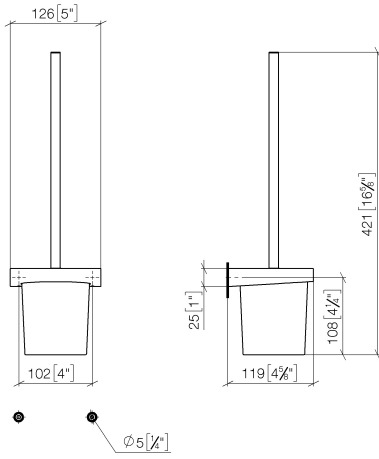

Toilet brush set wall model - Matte Black

CL.1

83 900 970

- crystal glass
- brush, matte black
- width 126mm
- height 415 mm
- 120mm projection

Fits: CL.1, LISSÉ, META

|  |                                     |               |
|--|-------------------------------------|---------------|
|    | Matte Black                         | 83 900 970-33 |
|    | Chrome                              | 83 900 970-00 |
|    | Brushed Platinum                    | 83 900 970-06 |
|    | Dark Chrome                         | 83 900 970-19 |
|    | Light Gold                          | 83 900 970-26 |
|    | Brushed Light Gold                  | 83 900 970-27 |
|    | Brushed Durabronze<br>(23kt Gold)   | 83 900 970-28 |
|    | Brushed Bronze                      | 83 900 970-42 |
|    | Brushed<br>Champagne (22kt<br>Gold) | 83 900 970-46 |
|   | Champagne (22kt<br>Gold)            | 83 900 970-47 |
|  | Brushed Chrome                      | 83 900 970-93 |
|  | Brushed Dark<br>Platinum            | 83 900 970-99 |

Toilet brush set wall model - Matte Black

83 900 970

mm [inches]

83 900 970

**Product version from 7/1/2023**

Parts for other finishes can be found here: [Chrome](#)

## Toilet brush set wall model - Matte Black

CL.1

83 900 970