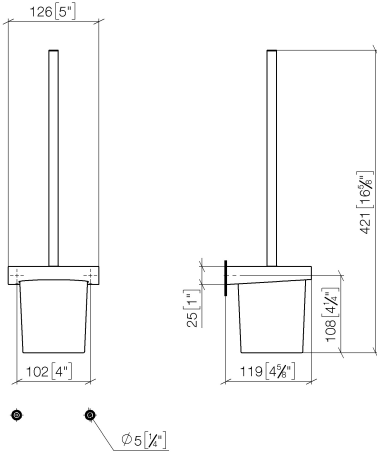

**Toilet brush set wall model - Brushed Bronze**

CL.1

83 900 970

- crystal glass
- brush, matte black
- width 126mm
- height 415 mm
- 120mm projection

Fits: CL.1, LISSÉ, META

	Brushed Bronze	83 900 970-42
	Chrome	83 900 970-00
	Brushed Platinum	83 900 970-06
	Dark Chrome	83 900 970-19
	Light Gold	83 900 970-26
	Brushed Light Gold	83 900 970-27
	Brushed Durabronze (23kt Gold)	83 900 970-28
	Matte Black	83 900 970-33
	Brushed Champagne (22kt Gold)	83 900 970-46
	Champagne (22kt Gold)	83 900 970-47
	Brushed Chrome	83 900 970-93
	Brushed Dark Platinum	83 900 970-99

83 900 970

mm [inches]

83 900 970

**Product version from 7/1/2023**

Parts for other finishes can be found here: [Chrome](#)

#### Product version from 7/1/2023

No.	Item Number	Name	Quantity used	Delivery time
	90 20 97 507 00-42	handle	9	30