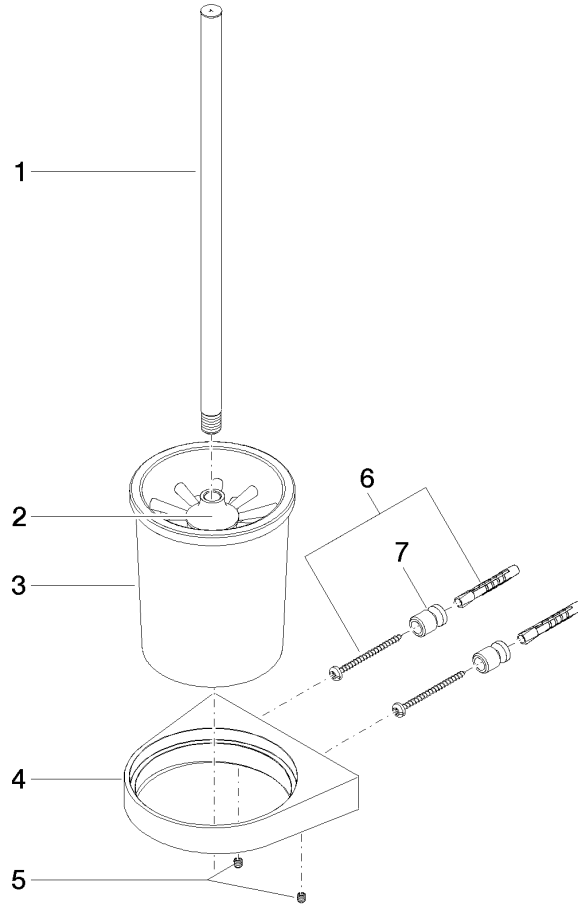

Toilet brush set wall model - Brushed Champagne (22kt Gold)

CL.1

83 900 970

- crystal glass
- brush, matte black
- width 126mm
- height 415 mm
- 120mm projection

Fits: CL.1, LISSÉ, META

	Brushed Champagne (22kt Gold)	83 900 970-46
	Chrome	83 900 970-00
	Brushed Platinum	83 900 970-06
	Dark Chrome	83 900 970-19
	Light Gold	83 900 970-26
	Brushed Light Gold	83 900 970-27
	Brushed Durabronze (23kt Gold)	83 900 970-28
	Matte Black	83 900 970-33
	Brushed Bronze	83 900 970-42
	Champagne (22kt Gold)	83 900 970-47
	Brushed Chrome	83 900 970-93
	Brushed Dark Platinum	83 900 970-99

83 900 970

mm [inches]

83 900 970

Parts for other finishes can be found here: [Chrome](#)

### Spare parts list

No.	Item Number	Name	Quantity used	Delivery time
1	90 20 97 507 00-46	handle	1	30
2	90 18 50 601 00 90	brush	1	2
3	90 90 04 008 00 82	glass	1	2
4	08 17 97 506-46	holder	1	60
5	90 31 11 030 00 90	pin	2	2
6	05 17 20 726 02 90	fixing set	1	2
7	08 17 20 726 90	holder	2	2