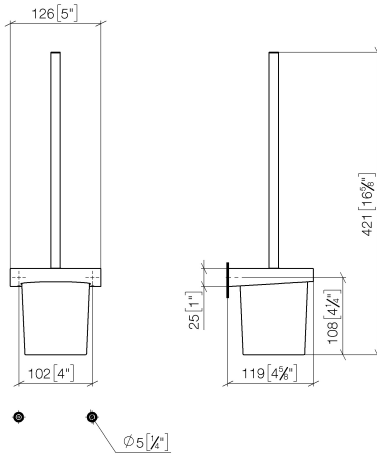

Toilet brush set wall model - Brushed Champagne (22kt Gold)

CL.1

83 900 970

- crystal glass
- brush, matte black
- width 126mm
- height 415 mm
- 120mm projection

Fits: CL.1, LISSÉ, META

	Brushed Champagne (22kt Gold)	83 900 970-46
	Chrome	83 900 970-00
	Brushed Platinum	83 900 970-06
	Dark Chrome	83 900 970-19
	Light Gold	83 900 970-26
	Brushed Light Gold	83 900 970-27
	Brushed Durabronze (23kt Gold)	83 900 970-28
	Matte Black	83 900 970-33
	Brushed Bronze	83 900 970-42
	Champagne (22kt Gold)	83 900 970-47
	Brushed Chrome	83 900 970-93
	Brushed Dark Platinum	83 900 970-99

83 900 970

mm [inches]

83 900 970

Parts for other finishes can be found here: [Chrome](#)

### Spare parts list

No.	Item Number	Name	Quantity used	Delivery time
1	90 20 97 507 00-46	handle	1	30
2	90 18 50 601 00 90	brush	1	2
3	90 90 04 008 00 82	glass	1	2
4	08 17 97 506-46	holder	1	60
5	90 31 11 030 00 90	pin	2	2
6	05 17 20 726 02 90	fixing set	1	2
7	08 17 20 726 90	holder	2	2